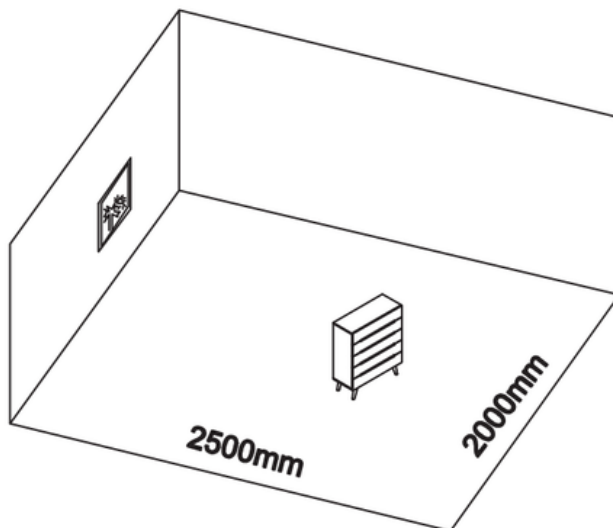

**VALYÖU**

**VALONA 5 DRAWER DRESSER**

9965

HOW TO PUT TOGETHER

# Assembly Instructions

9965

60 min

		9965
1	1	1000x382x18MM
2	1	1000x382x18MM
3A	1	964x380x18MM
3B	1	964x380x18MM
4A	1	1000x198x18MM
4B	1	1000x198x18MM
5	3	1000x198x18MM
6A	5	350x90x15MM
6B	5	350x90x15MM
7	5	920x80x15MM
8	5	345x930x5MM
9	4	962x70x15MM
10	2	974x482x5MM