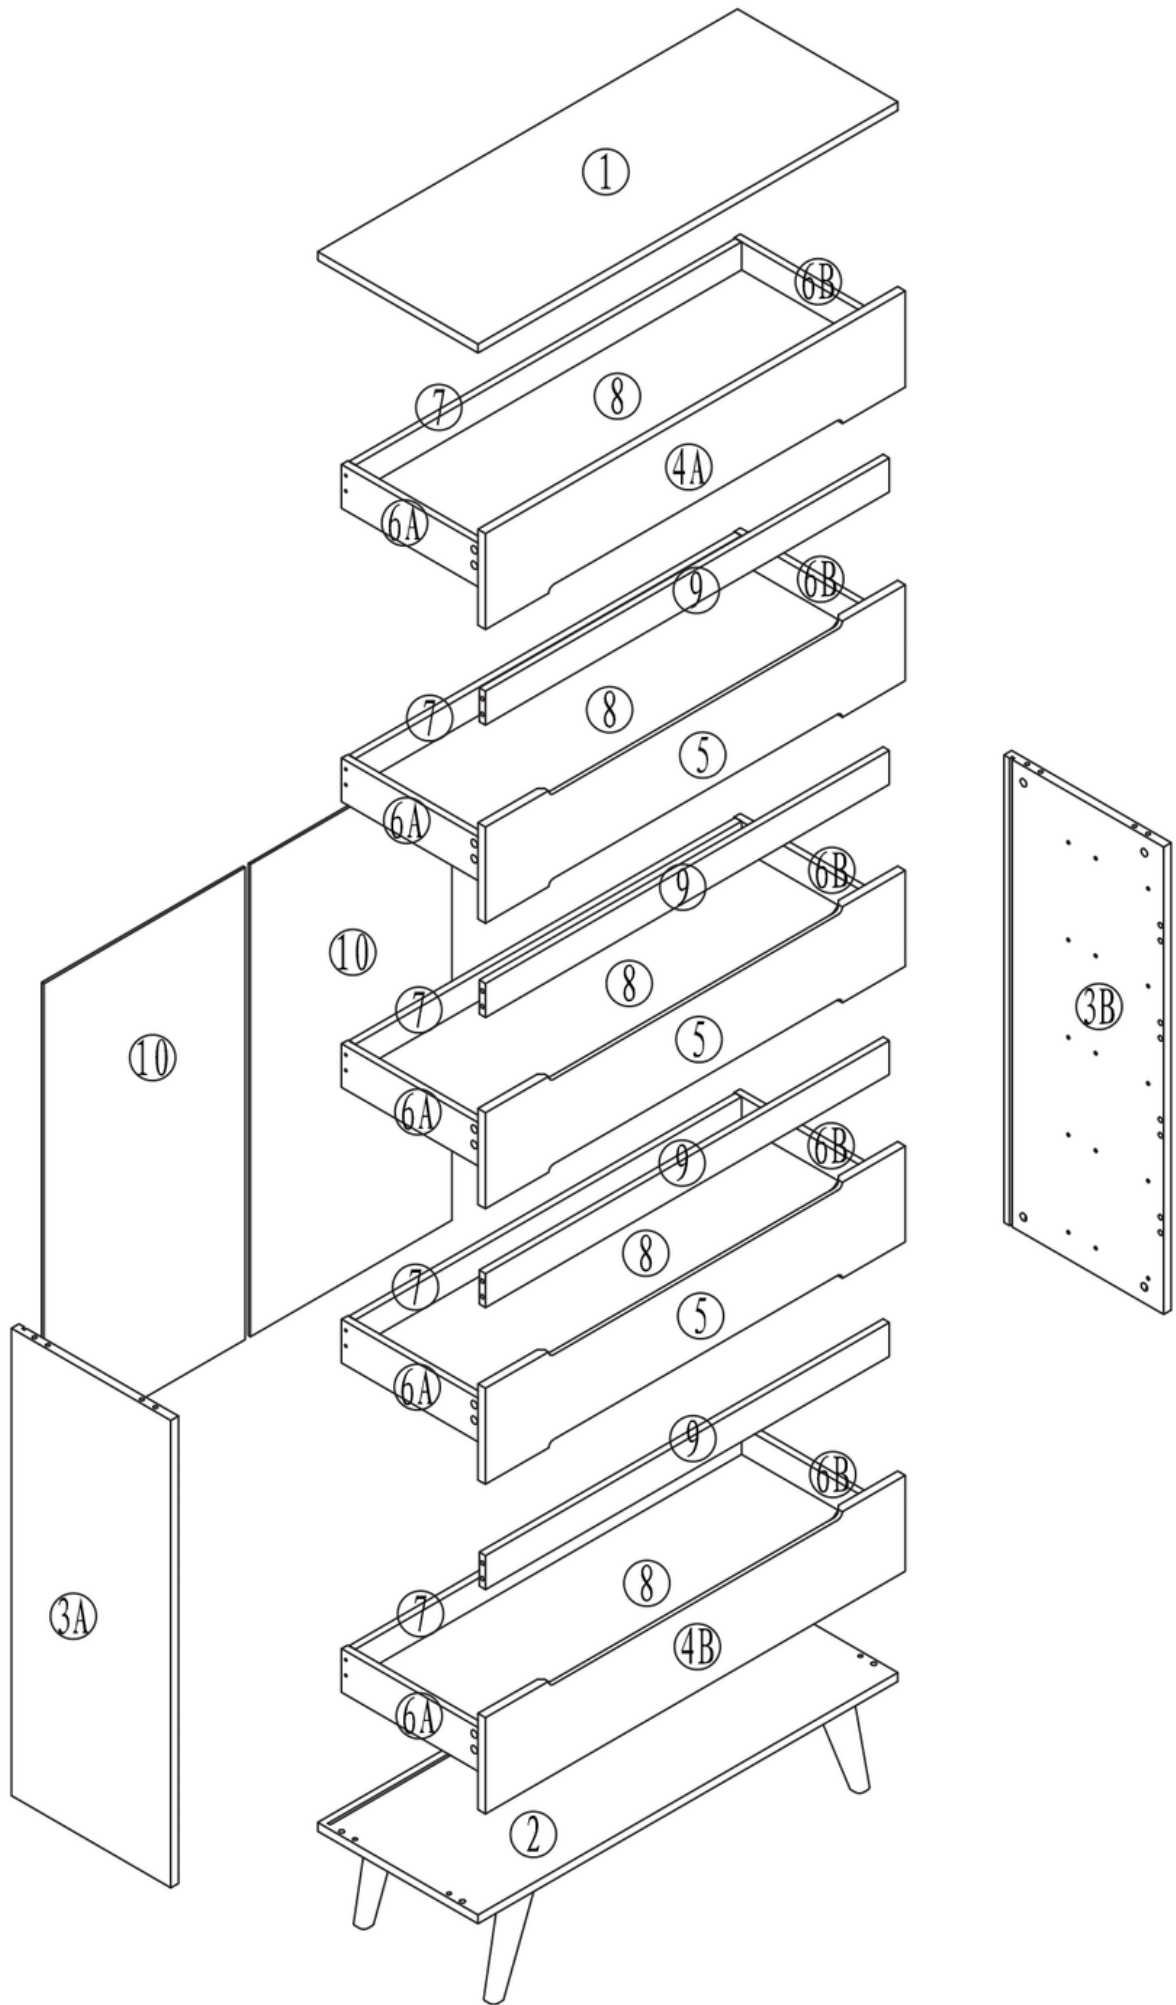

**VALYÖU**

**VALONA 5 DRAWER DRESSER**

9965

HOW TO PUT TOGETHER

# Assembly Instructions

9965

60 min

		9965
1	1	1000x382x18MM
2	1	1000x382x18MM
3A	1	964x380x18MM
3B	1	964x380x18MM
4A	1	1000x198x18MM
4B	1	1000x198x18MM
5	3	1000x198x18MM
6A	5	350x90x15MM
6B	5	350x90x15MM
7	5	920x80x15MM
8	5	345x930x5MM
9	4	962x70x15MM
10	2	974x482x5MM