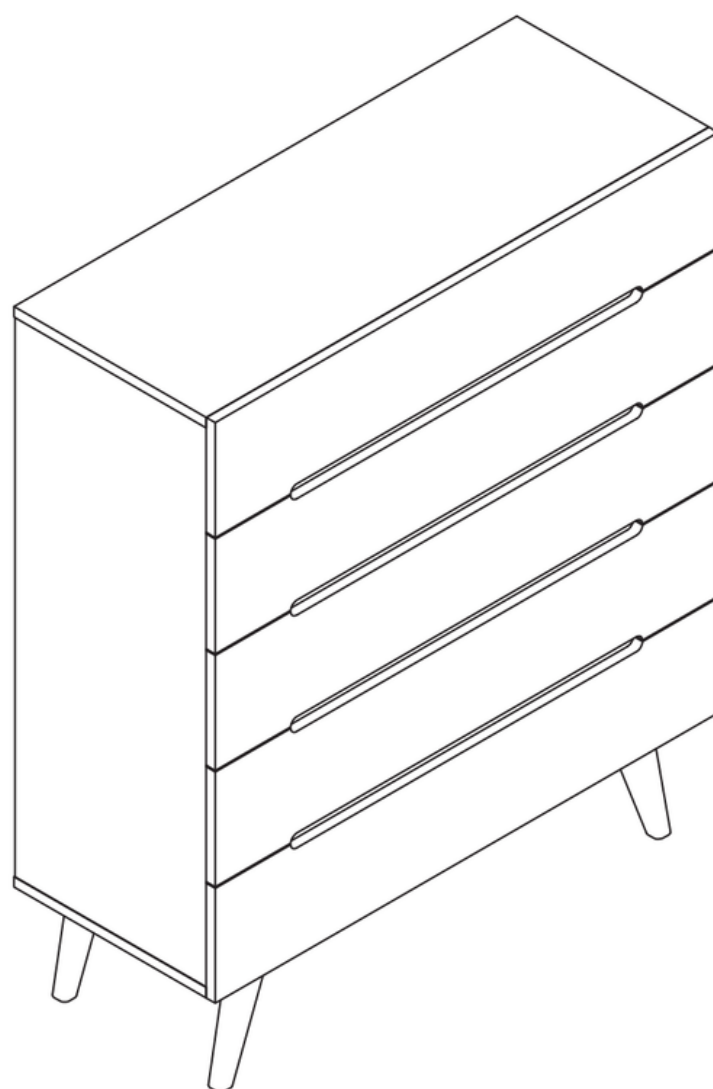

**VALYÖU**

**VALONA 5 DRAWER DRESSER**

9965

HOW TO PUT TOGETHER

# Assembly Instructions

9965

60 min

		9965
1	1	1000x382x18MM
2	1	1000x382x18MM
3A	1	964x380x18MM
3B	1	964x380x18MM
4A	1	1000x198x18MM
4B	1	1000x198x18MM
5	3	1000x198x18MM
6A	5	350x90x15MM
6B	5	350x90x15MM
7	5	920x80x15MM
8	5	345x930x5MM
9	4	962x70x15MM
10	2	974x482x5MM