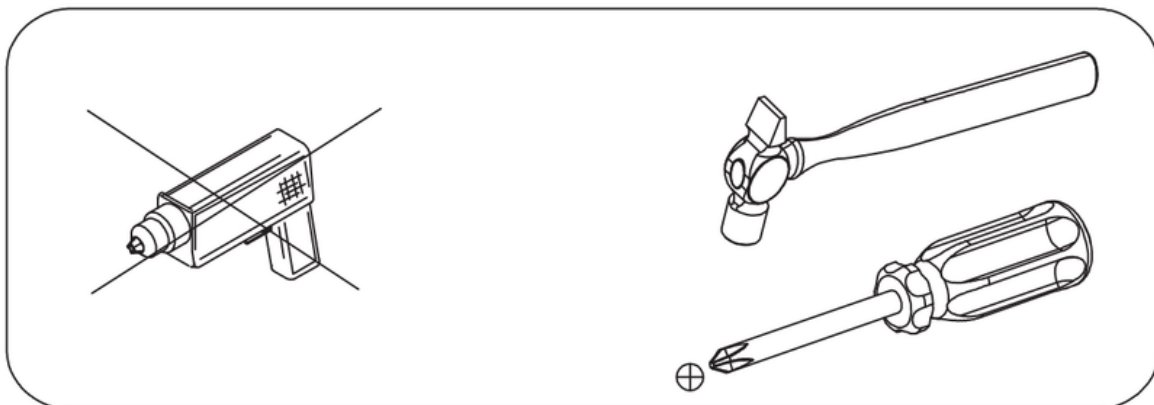

VALYÖU

VALKOKO SIDEBOARD

19744

HOW TO PUT TOGETHER

Assembly Instructions

19744

1-12

60 min