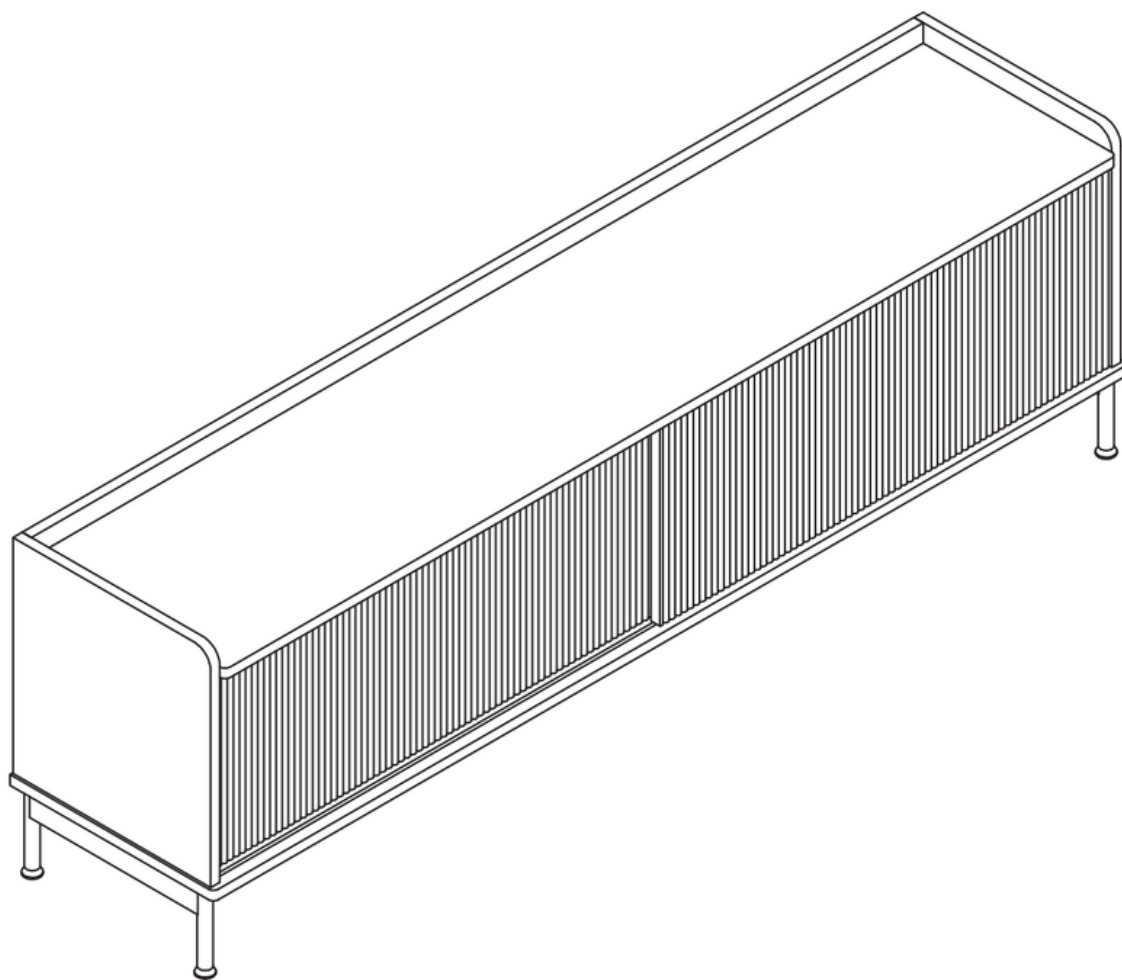

VALYÖU

VALKOKO MEDIA TABLE

19743

HOW TO PUT TOGETHER

Assembly Instructions

19743

60 min

		19743
1	1	1754x381x18MM
2	1	1800x400x18MM
3A	1	389x402x18MM
3B	1	389x402x18MM
4	1	311x349x18MM
5	2	866x300x15MM
6	2	885x345x18MM
7	1	1754x150x18MM
8	1	1764x262x5MM