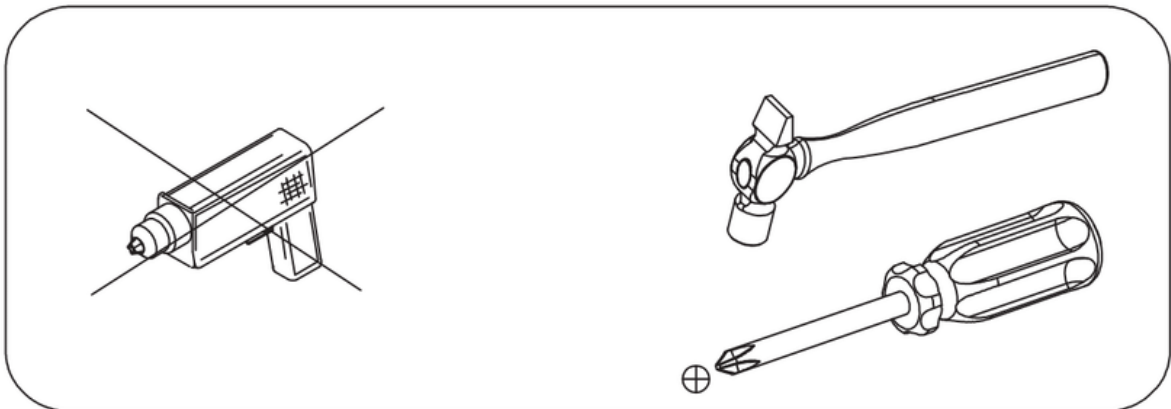

VALYÖU

VALKOKO MEDIA TABLE

19743

HOW TO PUT TOGETHER

Assembly Instructions

19743

60 min

		19743
1	1	1754x381x18MM
2	1	1800x400x18MM
3A	1	389x402x18MM
3B	1	389x402x18MM
4	1	311x349x18MM
5	2	866x300x15MM
6	2	885x345x18MM
7	1	1754x150x18MM
8	1	1764x262x5MM