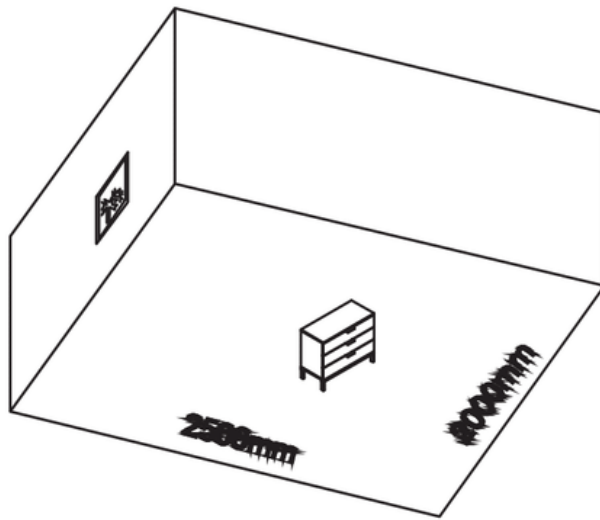

**VALYÖU**

**VALKA NIGHTSTAND**

9977-C

HOW TO PUT TOGETHER

30 min

		9977-C
1	1	800x400x18 MM
2	1	800x382x18 MM
3A	1	564x382x18 MM
3B	1	564x382x18 MM
4	3	800x189x18 MM
5A	3	332x100x18 MM
5B	3	332x100x18 MM
6	3	741x100x18 MM
7	3	715x342x5 MM
8	4	761x64x18 MM
9	3	332x64x15 MM
10	1	772x574x5 MM