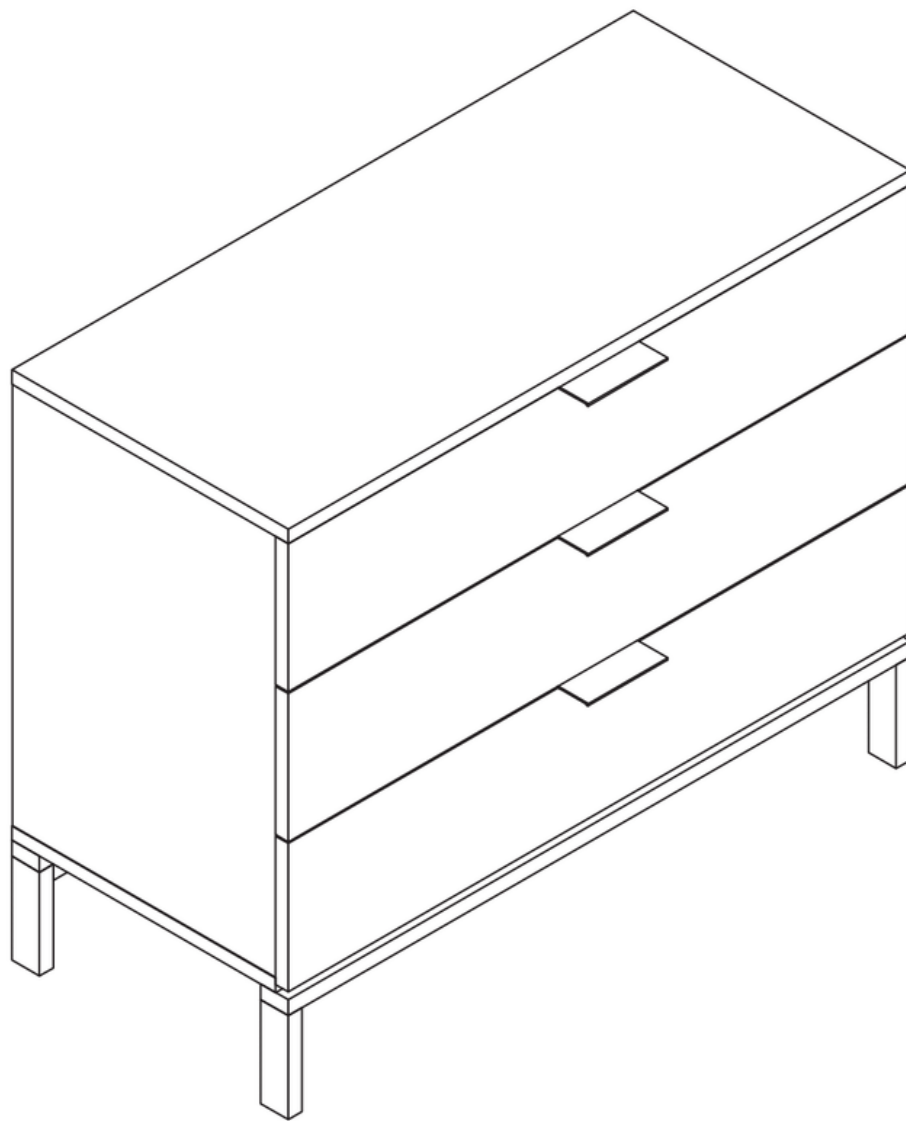

**VALYÖU**

**VALKA NIGHTSTAND**

9977-C

HOW TO PUT TOGETHER

30 min

		9977-C
1	1	800x400x18 MM
2	1	800x382x18 MM
3A	1	564x382x18 MM
3B	1	564x382x18 MM
4	3	800x189x18 MM
5A	3	332x100x18 MM
5B	3	332x100x18 MM
6	3	741x100x18 MM
7	3	715x342x5 MM
8	4	761x64x18 MM
9	3	332x64x15 MM
10	1	772x574x5 MM