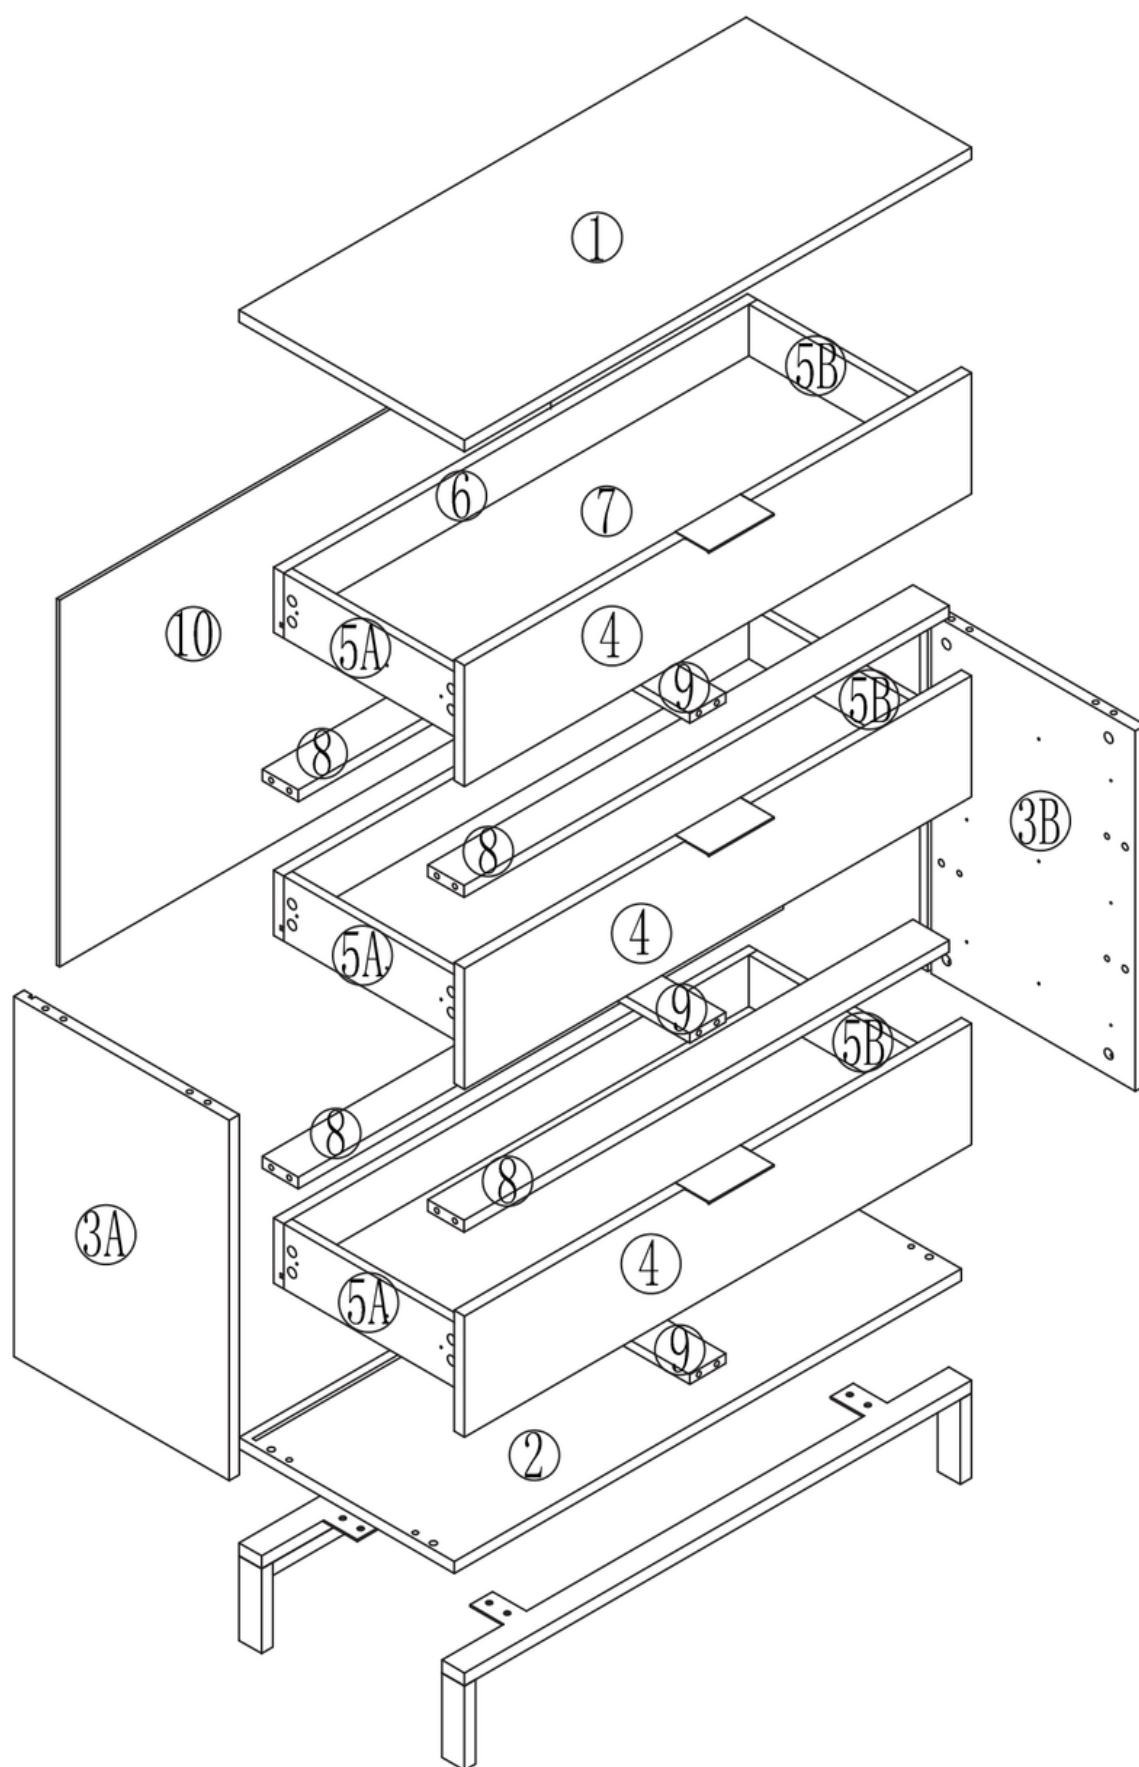

**VALYÖU**

**VALKA NIGHTSTAND**

9977-C

HOW TO PUT TOGETHER

30 min

		9977-C
1	1	800x400x18 MM
2	1	800x382x18 MM
3A	1	564x382x18 MM
3B	1	564x382x18 MM
4	3	800x189x18 MM
5A	3	332x100x18 MM
5B	3	332x100x18 MM
6	3	741x100x18 MM
7	3	715x342x5 MM
8	4	761x64x18 MM
9	3	332x64x15 MM
10	1	772x574x5 MM