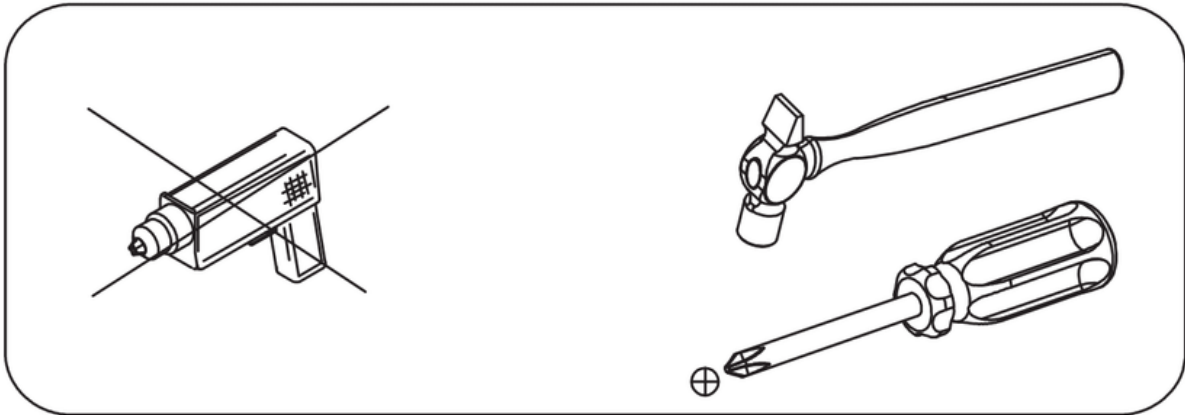

**VALYÖU**

**VALKA NIGHTSTAND**

9977-C

HOW TO PUT TOGETHER

30 min

		9977-C
1	1	800x400x18 MM
2	1	800x382x18 MM
3A	1	564x382x18 MM
3B	1	564x382x18 MM
4	3	800x189x18 MM
5A	3	332x100x18 MM
5B	3	332x100x18 MM
6	3	741x100x18 MM
7	3	715x342x5 MM
8	4	761x64x18 MM
9	3	332x64x15 MM
10	1	772x574x5 MM