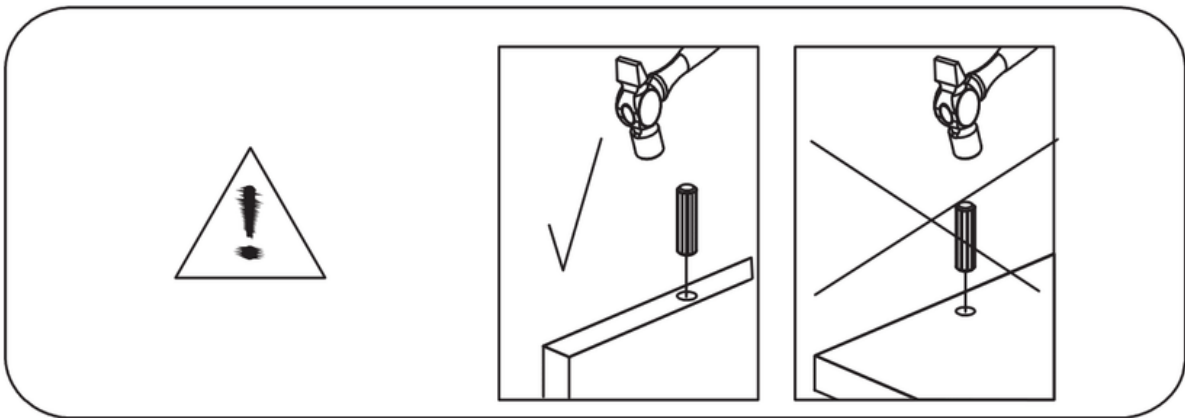

**VALYÖU**

**VALKA NIGHTSTAND**

9977-C

HOW TO PUT TOGETHER

30 min

		9977-C
1	1	800x400x18 MM
2	1	800x382x18 MM
3A	1	564x382x18 MM
3B	1	564x382x18 MM
4	3	800x189x18 MM
5A	3	332x100x18 MM
5B	3	332x100x18 MM
6	3	741x100x18 MM
7	3	715x342x5 MM
8	4	761x64x18 MM
9	3	332x64x15 MM
10	1	772x574x5 MM