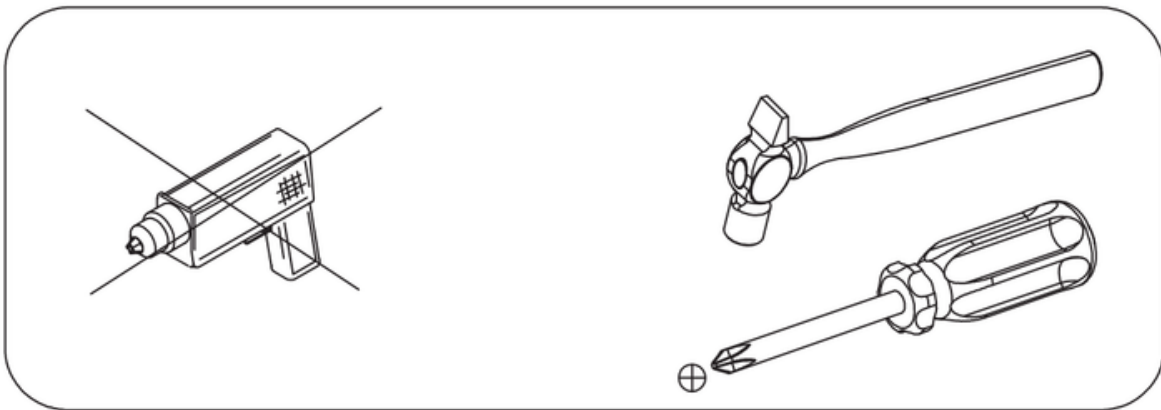

**VALYÖU**

**VALITA SIDEBOARD**

19735

HOW TO PUT TOGETHER

Assembly Instructions

19735

60 min

3-12