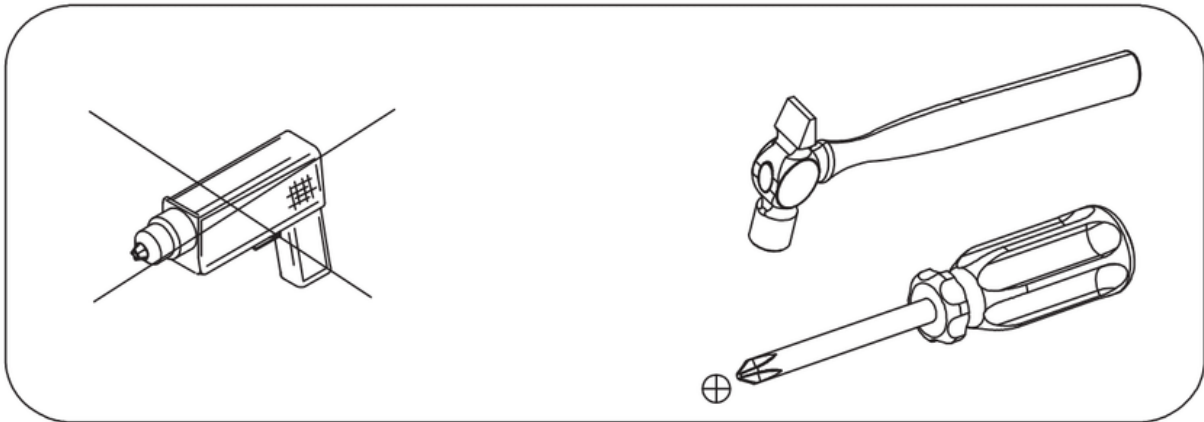

VALYÖU

VALITA MEDIA TABLE

19734

HOW TO PUT TOGETHER

Assembly Instructions

19734

1-12

60 min