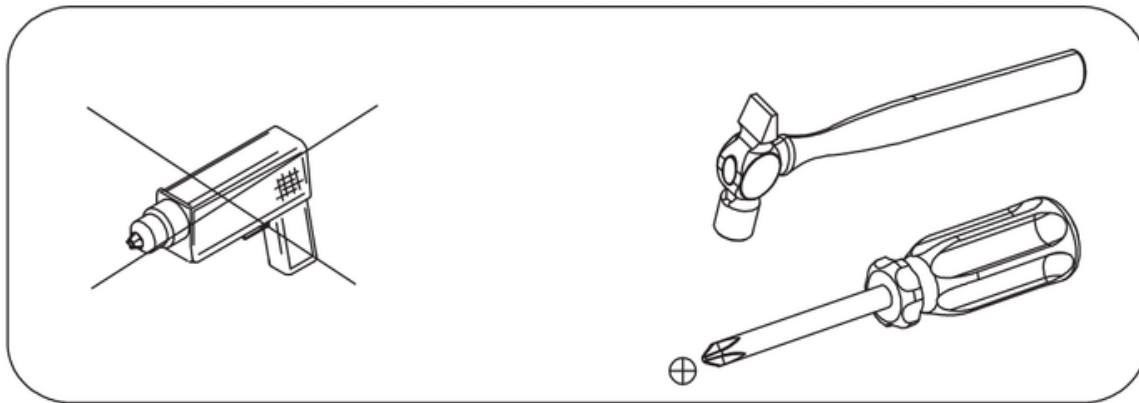

VALYÖU

VALIE SIDEBOARD

19763

HOW TO PUT TOGETHER

Assembly Instructions

19763

1-12

60 min