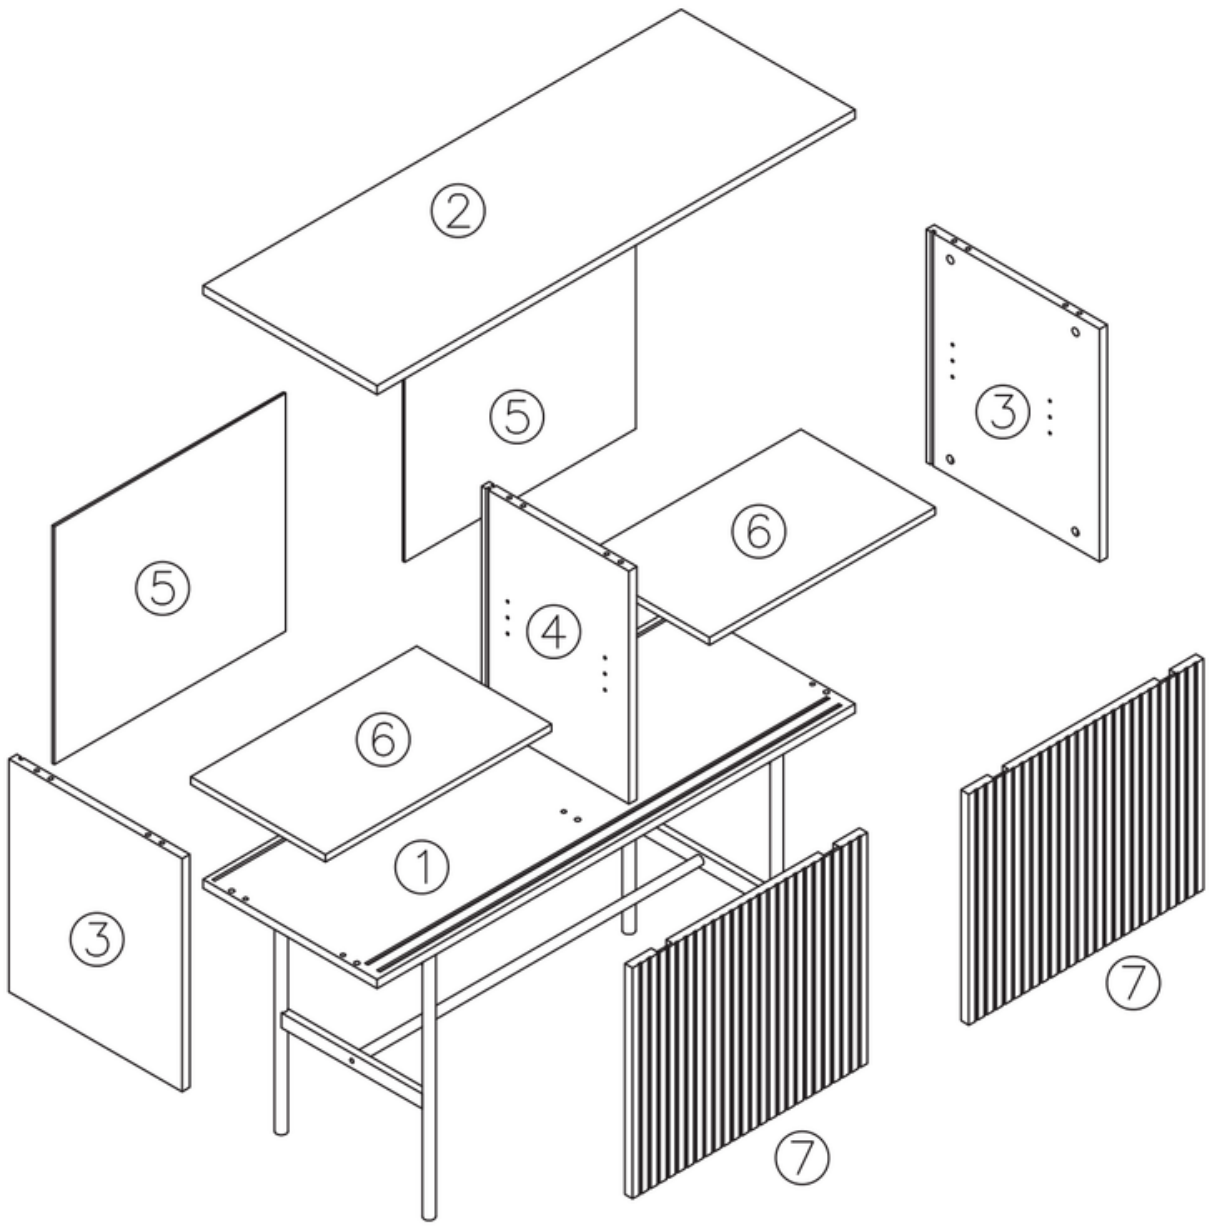

VALYÖU

VALIE SIDEBOARD

19763

HOW TO PUT TOGETHER

Assembly Instructions

19763

1-12

60 min