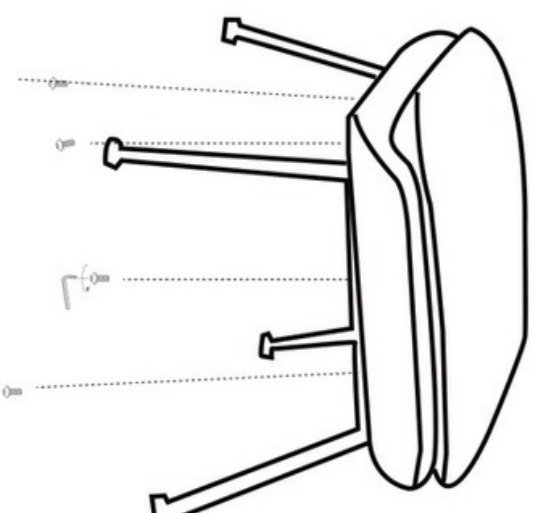

Part Identification

1PC

1PC

4PCS

1PC

1

2

3

4

VALYOU FURNITURE

HE453-3

ACCENT CHAIR 2
PLAID

ASSEMBLY INSTRUCTION

Part Identification

MANUFACTURED BY
VALYOU FURNITURE® HONOLULU, HAWAII

CUSTOMER SERVICE:
SERVICE@VALYOUFURNITURE.COM