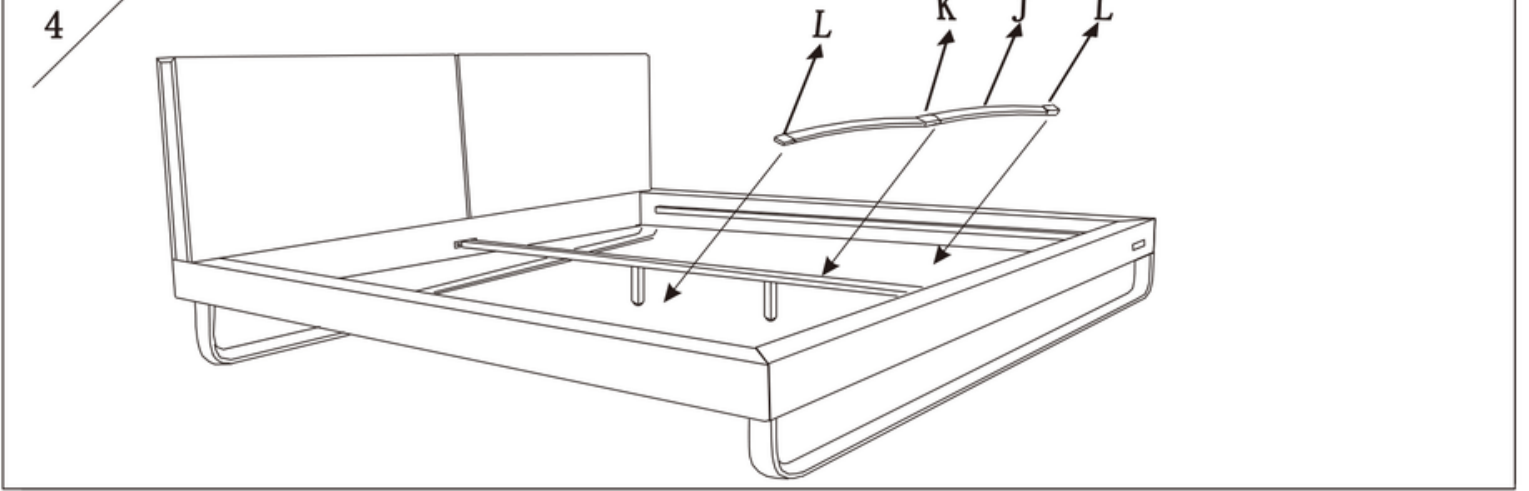

VALYÖU

MARIO

JY-4016

HOW TO PUT TOGETHER

JY-4016

QUEEN

 M8 x 30mm						
A: 40	B: 4	C: 32	D: 32	E: 1	F: 1	G: 4
						
H: 2	I: 1	J: 26	K: 13	L: 26	M: 2	
						
N: 4						

Manufactured by Valyōu®
Hawaii - Los Angeles - Las Vegas - Bali - Guangzhou - Guadalajara
service@valyoufurniture.com
(888) 913-2008
@valyoufurniture