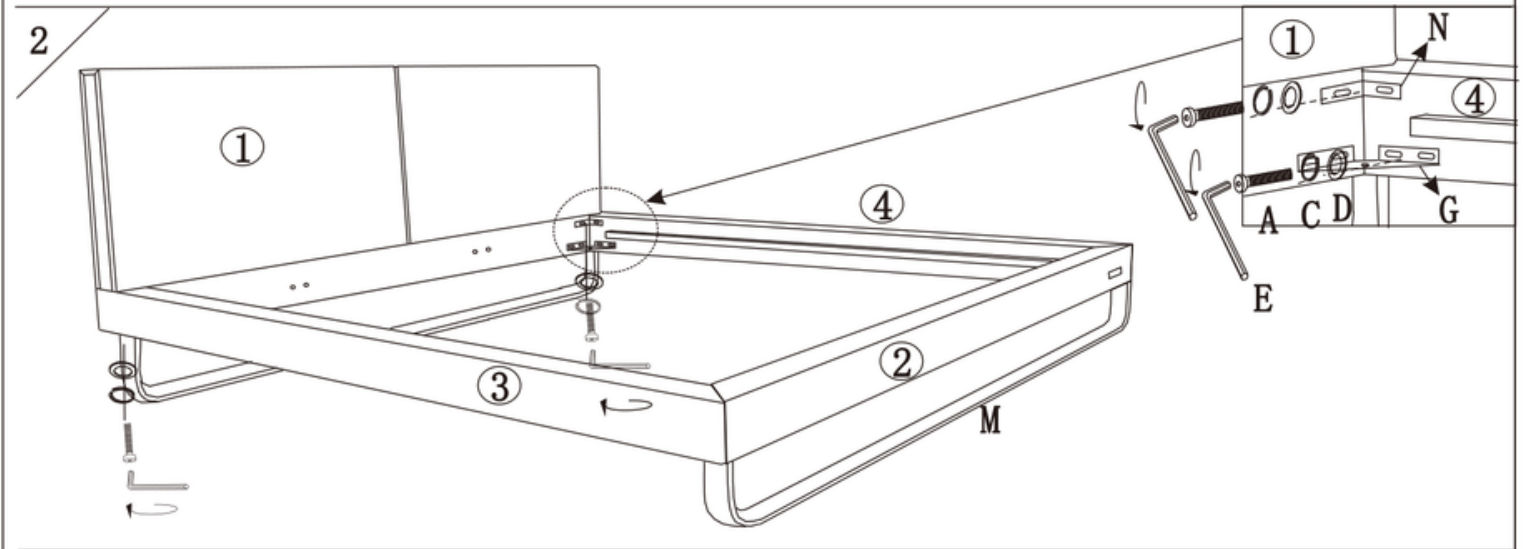

VALYÖU

MARIO

JY-4016

HOW TO PUT TOGETHER

JY-4016

QUEEN

 M8 x 30mm						
A: 40	B: 4	C: 32	D: 32	E: 1	F: 1	G: 4
						
H: 2	I: 1	J: 26	K: 13	L: 26	M: 2	
						
N: 4						

Manufactured by Valyōu®
Hawaii - Los Angeles - Las Vegas - Bali - Guangzhou - Guadalajara
service@valyoufurniture.com
(888) 913-2008
@valyoufurniture