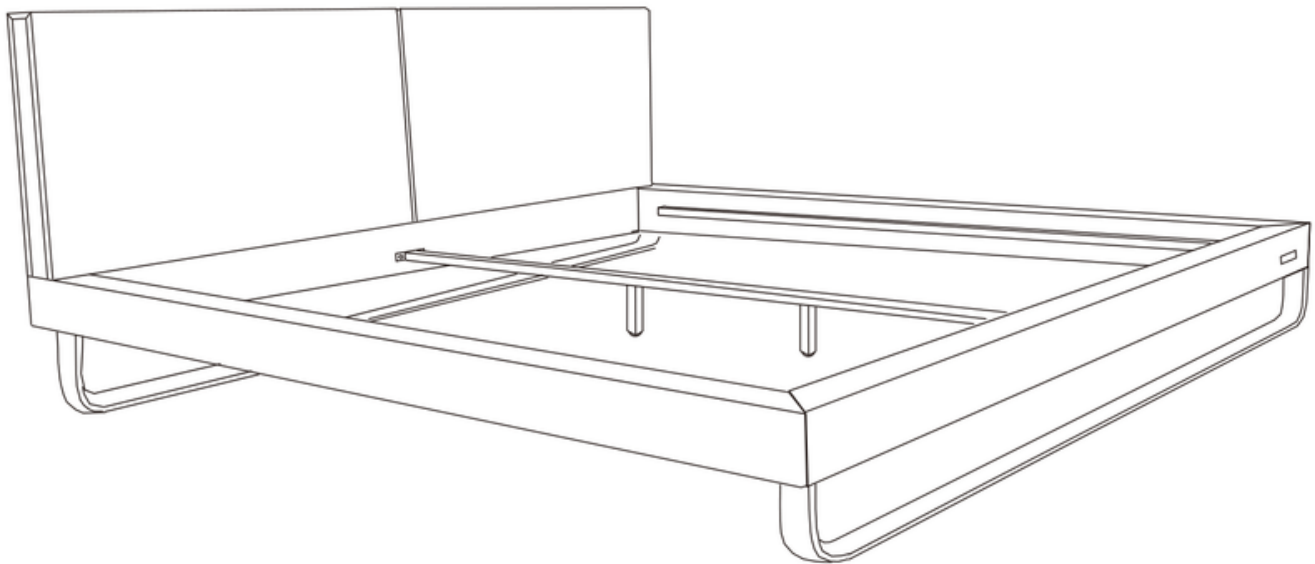

VALYÖU

MARIO

JY-4016

HOW TO PUT TOGETHER

JY-4016

QUEEN

 M8 x 30mm						
A: 40	B: 4	C: 32	D: 32	E: 1	F: 1	G: 4
						
H: 2	I: 1	J: 26	K: 13	L: 26	M: 2	
						
N: 4						

Manufactured by Valyōu®
Hawaii - Los Angeles - Las Vegas - Bali - Guangzhou - Guadalajara
service@valyoufurniture.com
(888) 913-2008
@valyoufurniture