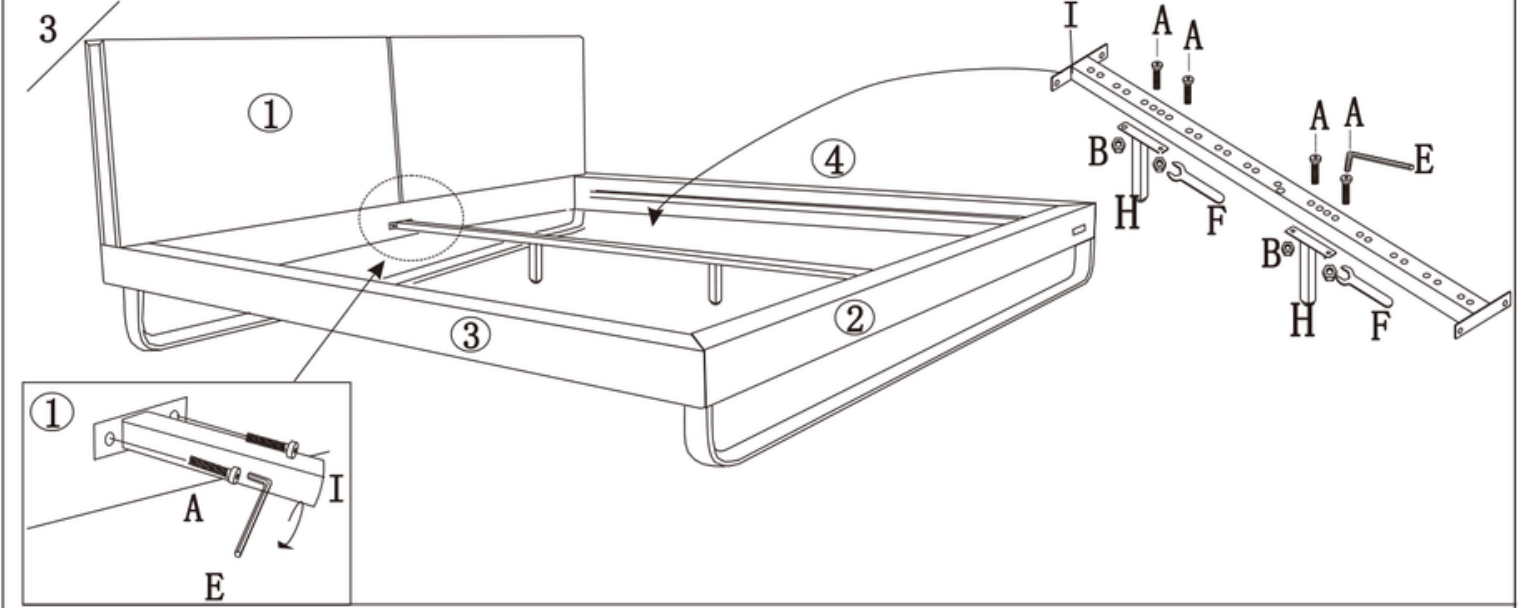

VALYÖU

MARIO

JY-4016

HOW TO PUT TOGETHER

JY-4016

QUEEN

 M8 x 30mm						
A: 40	B: 4	C: 32	D: 32	E: 1	F: 1	G: 4
						
H: 2	I: 1	J: 26	K: 13	L: 26	M: 2	
						
N: 4						

Manufactured by Valyōu®
Hawaii - Los Angeles - Las Vegas - Bali - Guangzhou - Guadalajara
service@valyoufurniture.com
(888) 913-2008
@valyoufurniture