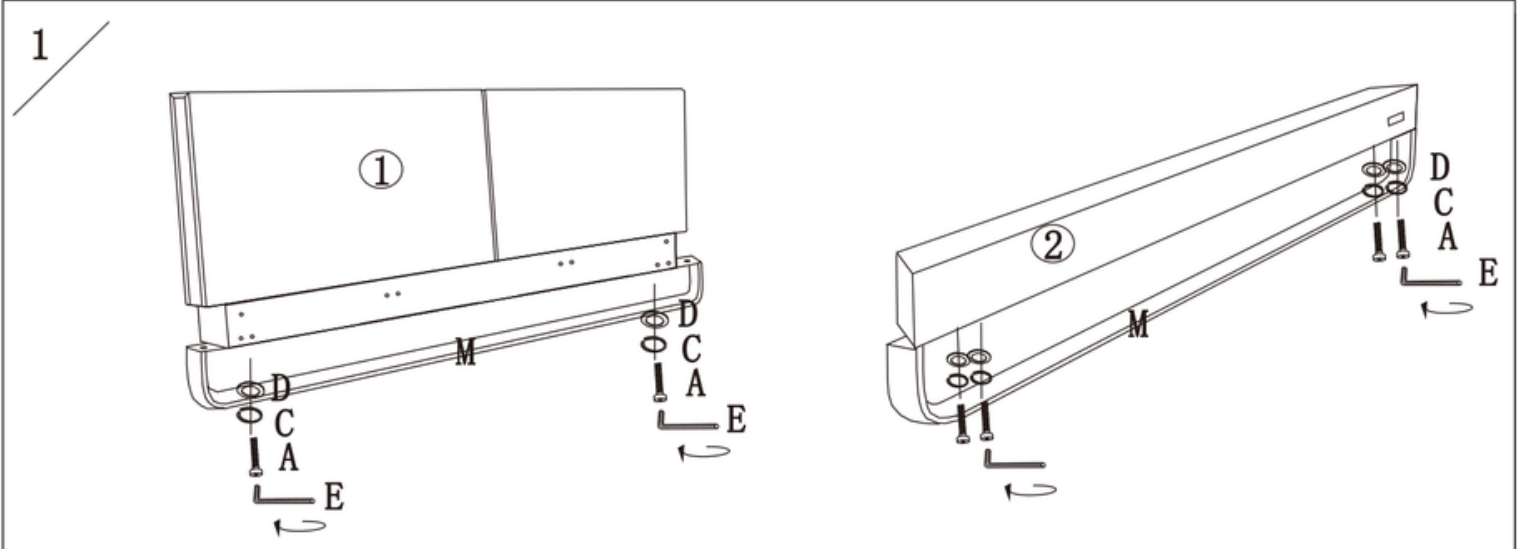

VALYÖU

MARIO

JY-4016

HOW TO PUT TOGETHER

JY-4016

QUEEN

 M8 x 30mm						
A: 40	B: 4	C: 32	D: 32	E: 1	F: 1	G: 4
						
H: 2	I: 1	J: 26	K: 13	L: 26	M: 2	
						
N: 4						

Manufactured by Valyōu®
Hawaii - Los Angeles - Las Vegas - Bali - Guangzhou - Guadalajara
service@valyoufurniture.com
(888) 913-2008
@valyoufurniture