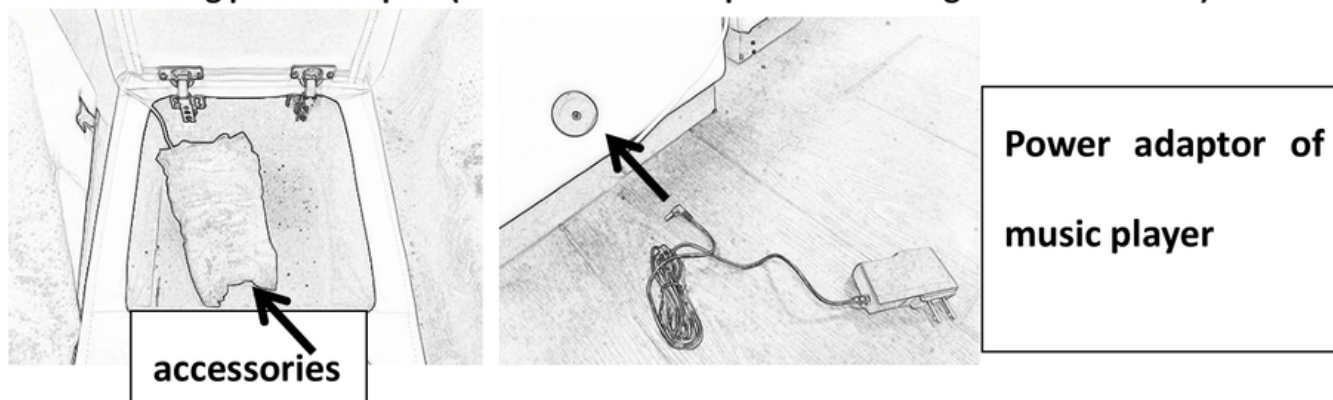

2.2 Instruction of LED reading light

This LED reading lamp has three adjustable brightness settings. You can choose which brightness you are most comfortable with and easily achieve it by clipping the panel switch when you're reading at night. The flexible goose neck also assures you can adjust the position of the lamp.

3. Instruction of music player

3.1 Connecting power adaptor (all accessories are put in the storage box of console)