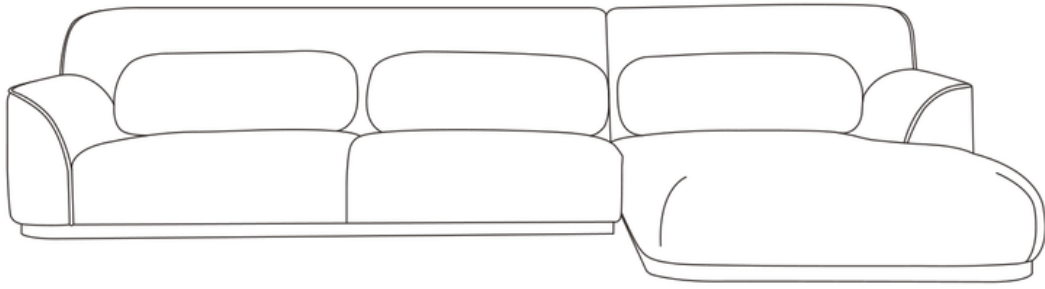

**VALYÖU**

**SOLID WOOD SECTIONAL**

HN-008

HOW TO PUT TOGETHER

# HN-008 ASSEMBLY INSTRUCTION

Ax2

Bx9

Cx4

Dx4

Ex1

**MANUFACTURED BY**  
VALYOU FURNITURE® HONOLULU, HAWAII

**CUSTOMER SERVICE:**  
SERVICE@VALYOUFURNITURE.COM