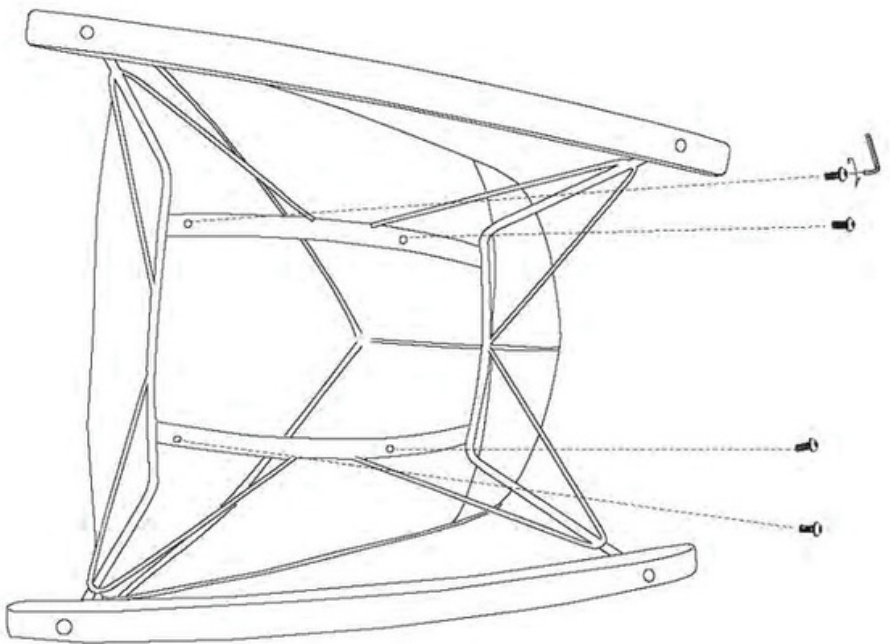

Part Identification

1PC

1PC

4PCS

1PC

1

2

MARIO CAPASA
FURNITURE

HE479-3

ACCENT CHAIR 2
PLAID

ASSEMBLY INSTRUCTION

Part Identification

1PC

1PC

4PCS

1PC