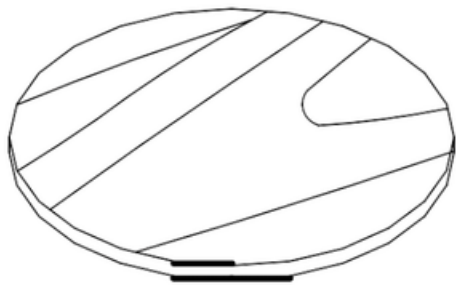

**VALYÖU**

**Kintamani Round Dining Table**

LM-007

HOW TO PUT TOGETHER

# ASSEMBLING INSTRUCTION KINTAMANI ROUND DINING TABLE

TOP

1 pc

LEG A

1 pc

LEG B

1 pc

Bolt A

2 pcs

Bolt B

4 pcs

Bolt C

2 pcs