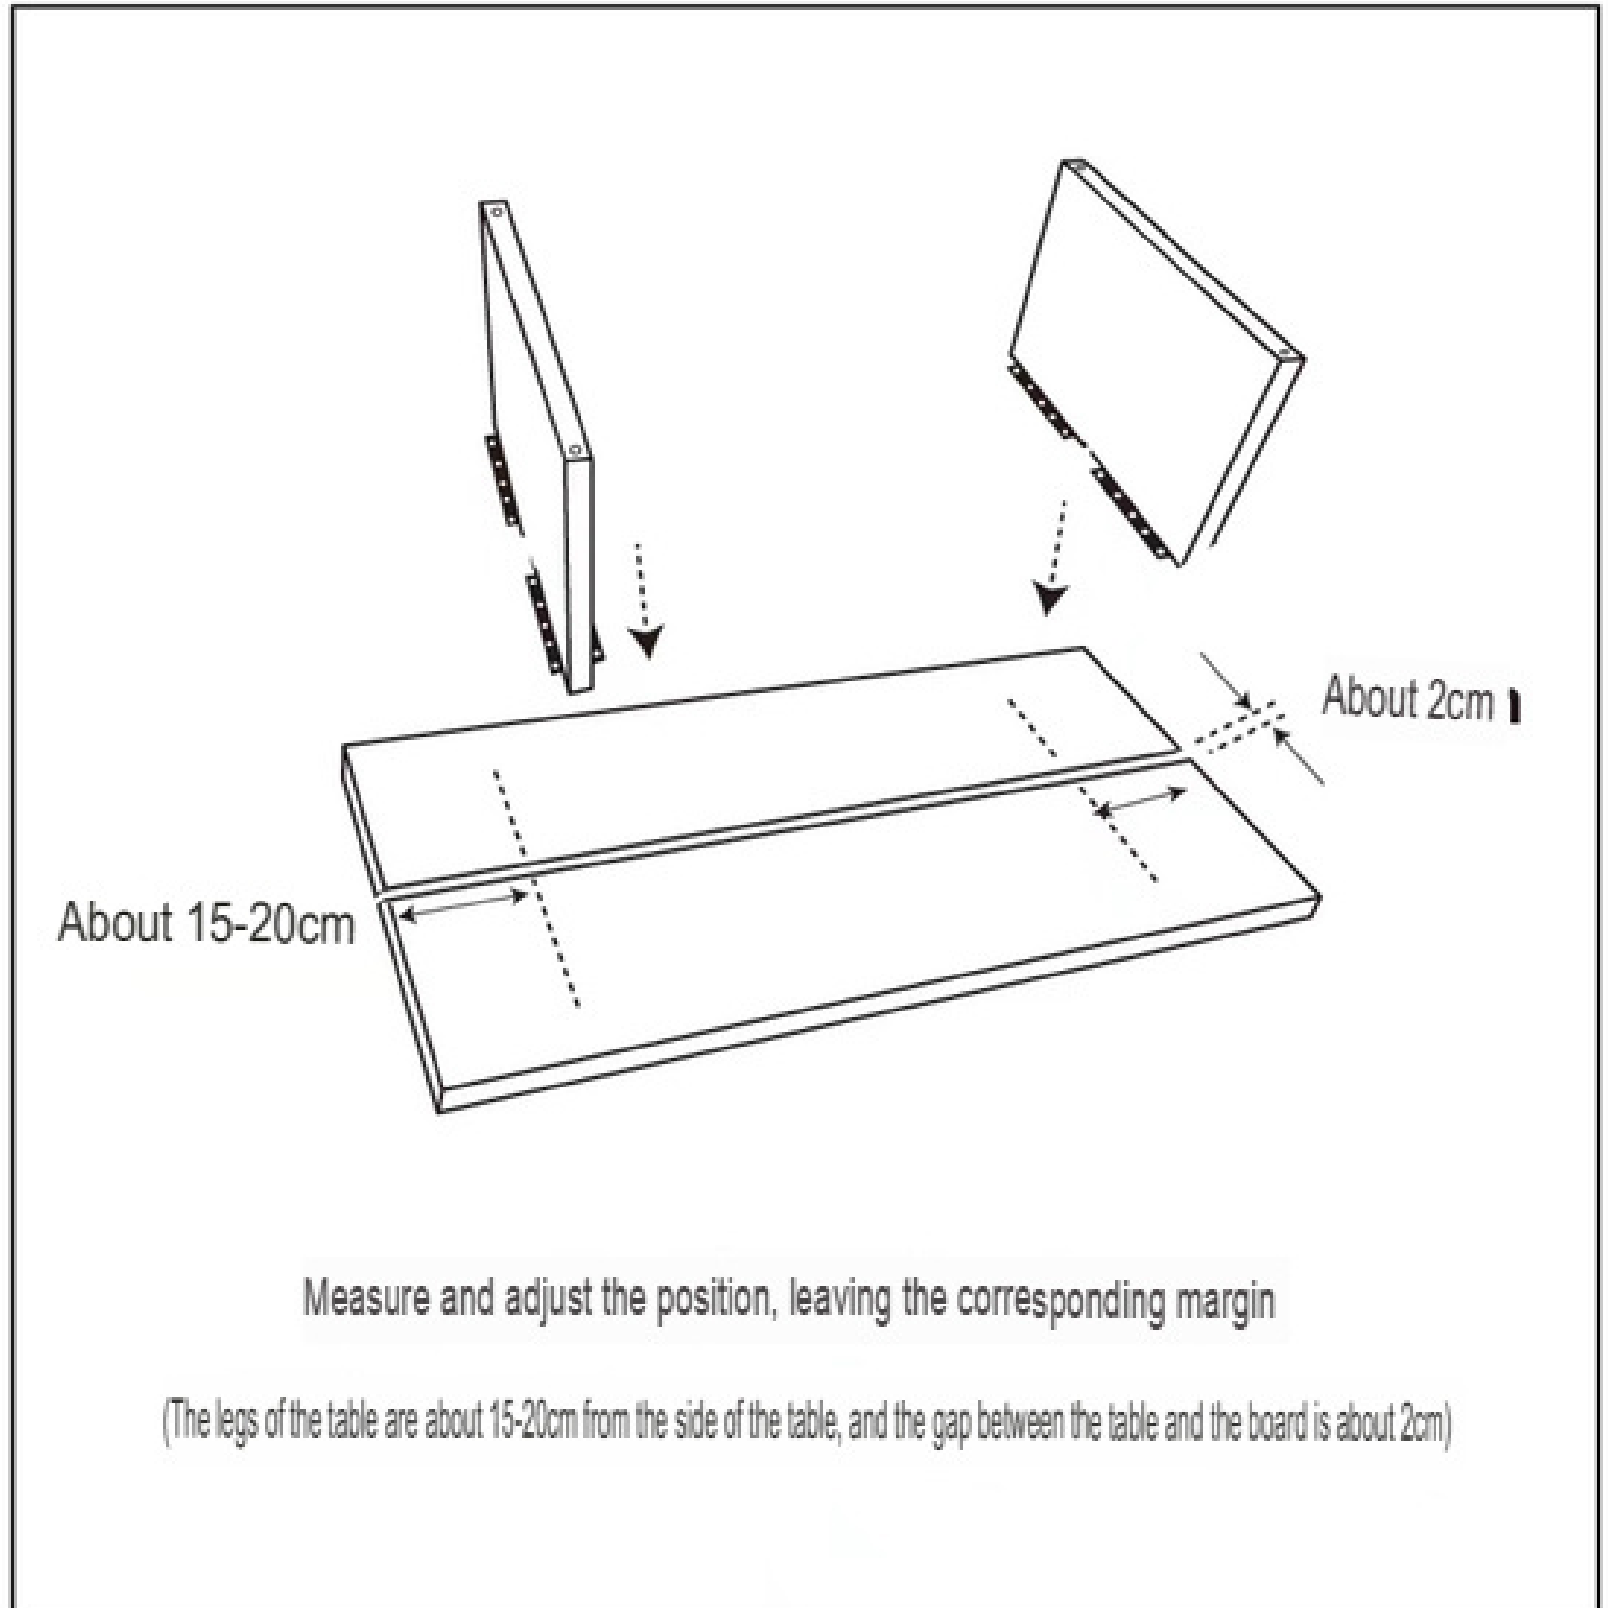

VALYÖU

IVY COFFEE TABLE

T102

HOW TO PUT TOGETHER

INSTALLATION INSTRUCTION

REMINDER: Unboxing carefully to prevent scratches! Please protect the front of the desktop during the installation process, Pad foam board or cardboard to prevent direct contact with the floor and scratch the desktop!