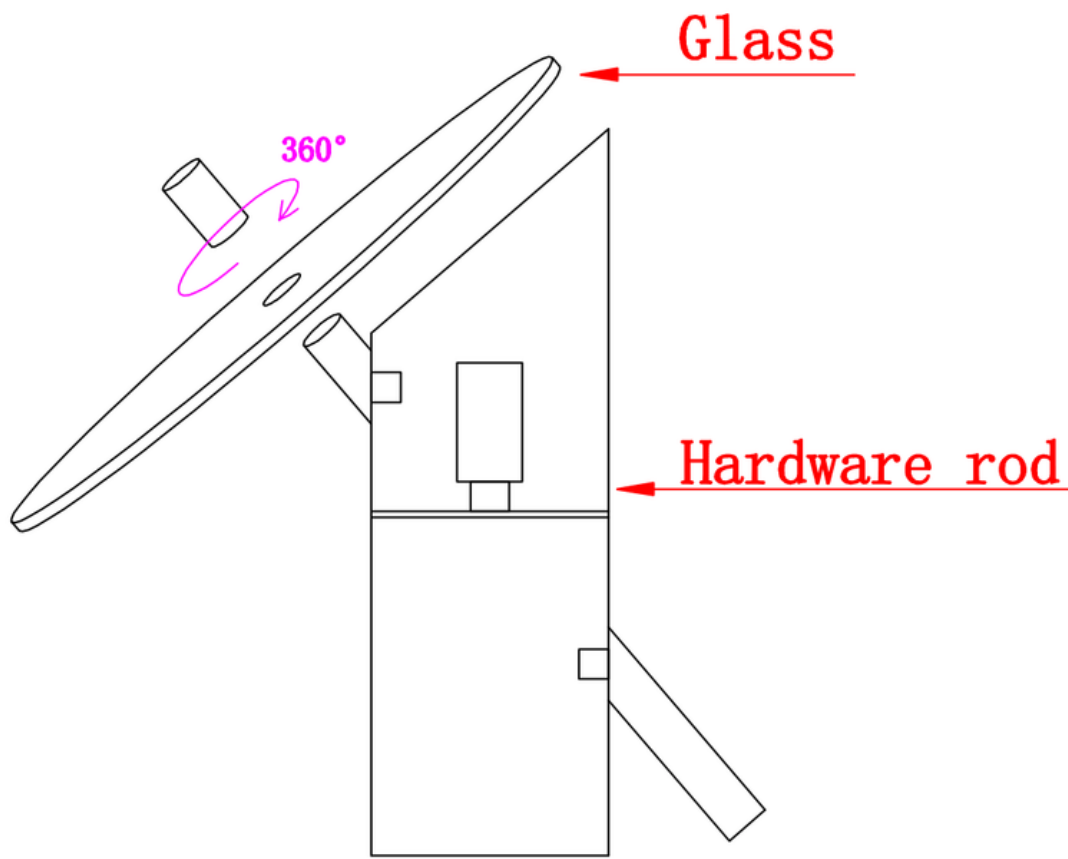

## Isamu Lamp

MCP-TL429

HOW TO PUT TOGETHER

# Product Installation Instructions

Model:	MCP-TL429	light source:	G9 LED
Specifications:	240*260	region:	

Complete the rendering

- Installation Notes**
- 1: This lamp is suitable for 220V-240V power supply, 50HZ.
  - 2: Please wear gloves when installing.
  - 3: Don't install it on the dry ceiling. It should be ventilated and dry.
  - 4: Lamps shall not be close to corrosive chemicals and gases containing acids and alkalis.
- Do not wash with water, only clean soft cloth wipe
- 5: Each component shall be installed by professional electrician in sequence with reference to assembly sketch.
- Adjust the lampshade.
- 6: When cleaning lamps and bulbs, power should be cut off.