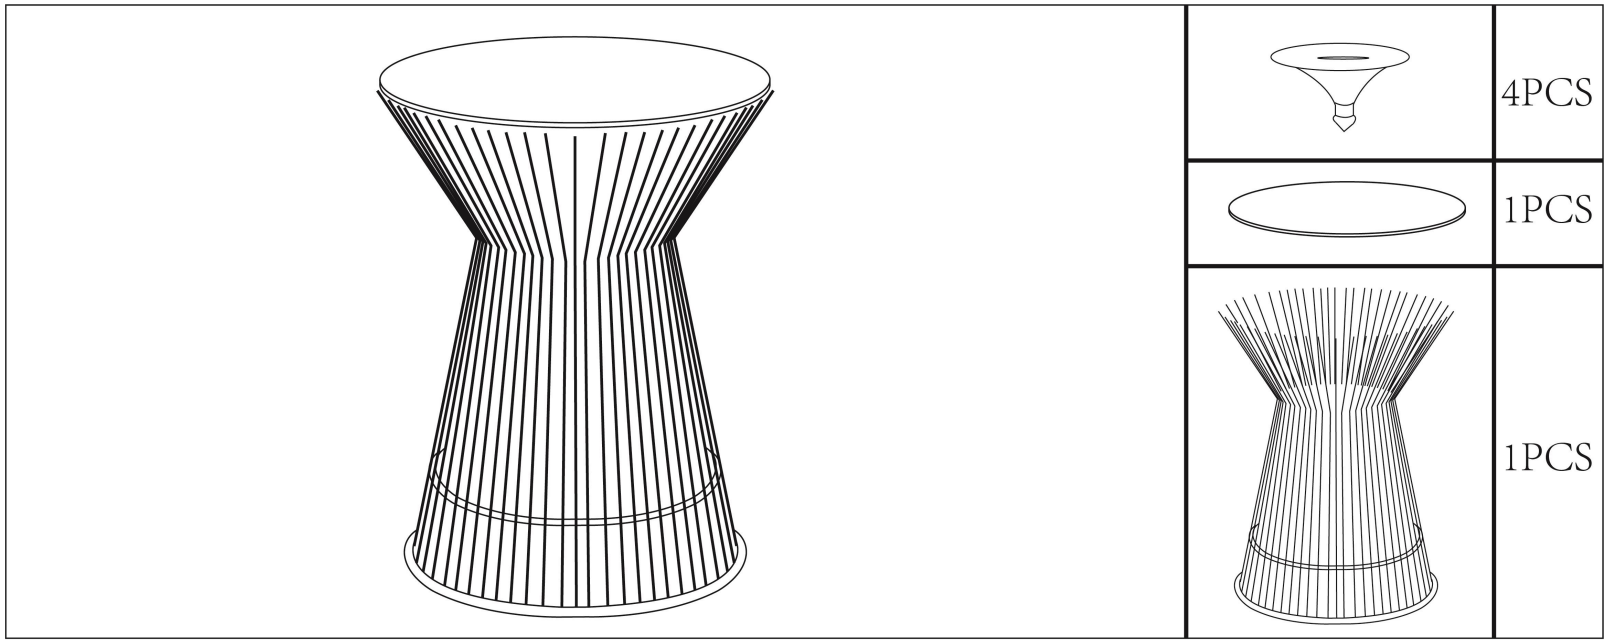

VALYÖU

Groot SideTable

HO-030

HOW TO PUT TOGETHER

Manufactured by Valyōu®
 Hawaii - Los Angeles - Las Vegas - Bali - Guangzhou - Guadalajara
service@valyofurniture.com
 (888) 913-2008
 @valyofurniture