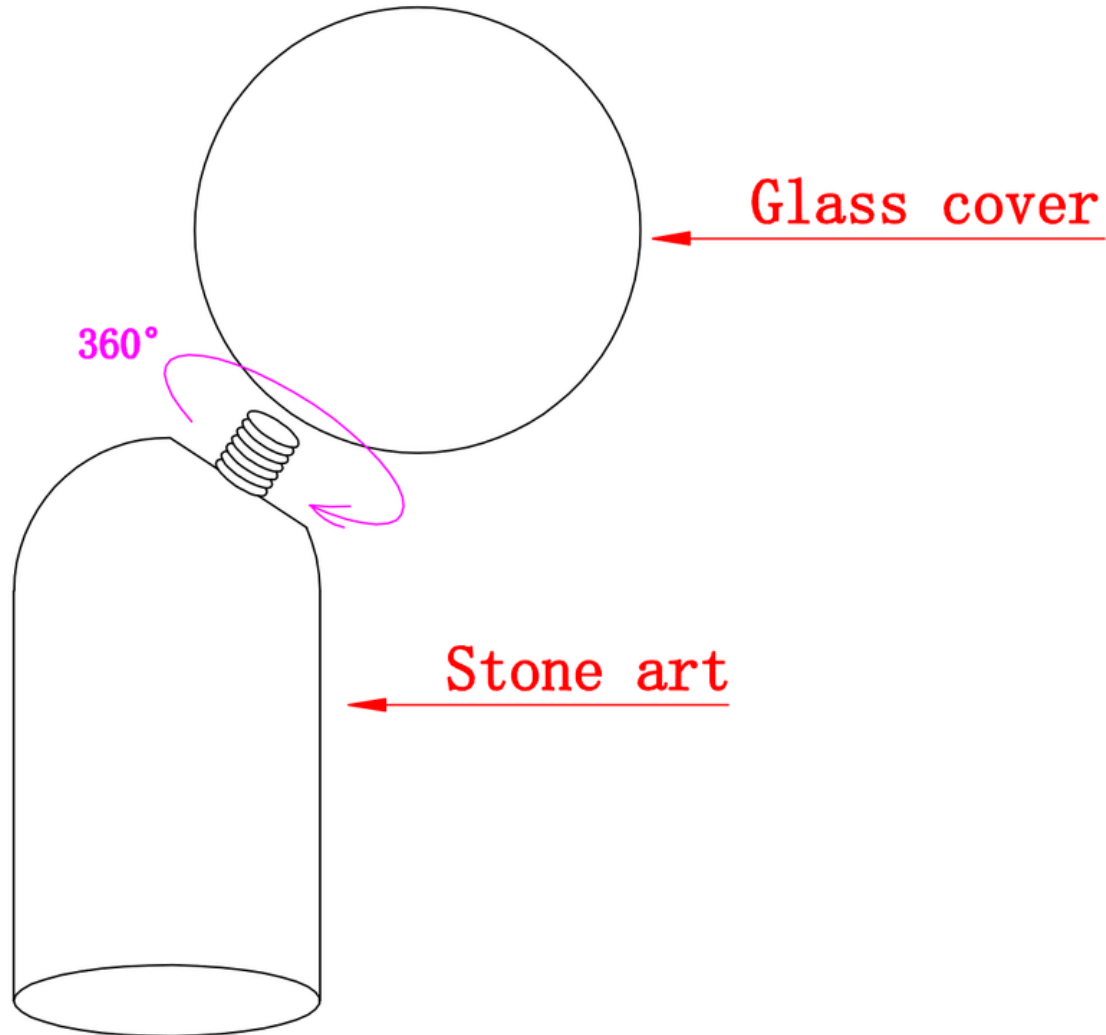

VALYÖU

Gaman Lamp

MCP-TL323

HOW TO PUT TOGETHER

Product Installation Instructions

Model:

MCP-TL323

light
source:

G9 LED

Specifications:

150*340

region:

Complete the rendering

Installation Notes

warning

- 1: This lamp is suitable for 220V-240V power supply, 50HZ.
- 2: Please wear gloves when installing.
- 3: Don't install it on the dry ceiling. It should be ventilated and dry.
- 4: Lamps shall not be close to corrosive chemicals and gases containing acids and alkalis.
Do not wash with water, only clean soft cloth wipe
- 5: Each component shall be installed by professional electrician in sequence with reference to assembly sketch.
Adjust the lampshade.
- 6: When cleaning lamps and bulbs, power should be cut off.