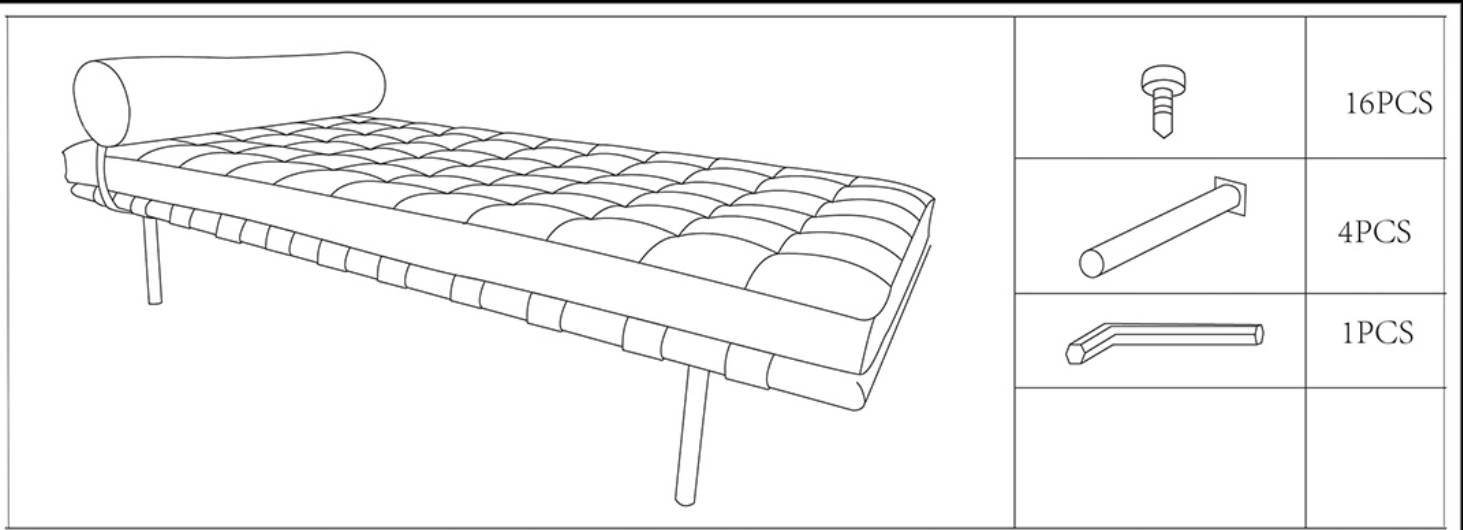

VALYÖU

Edric Daybed

HO-003

HOW TO PUT TOGETHER

Manufactured by Valyōu®
 Hawaii - Los Angeles - Las Vegas - Bali - Guangzhou - Guadalajara
service@valyourniture.com
 (888) 913-2008
 @valyourniture