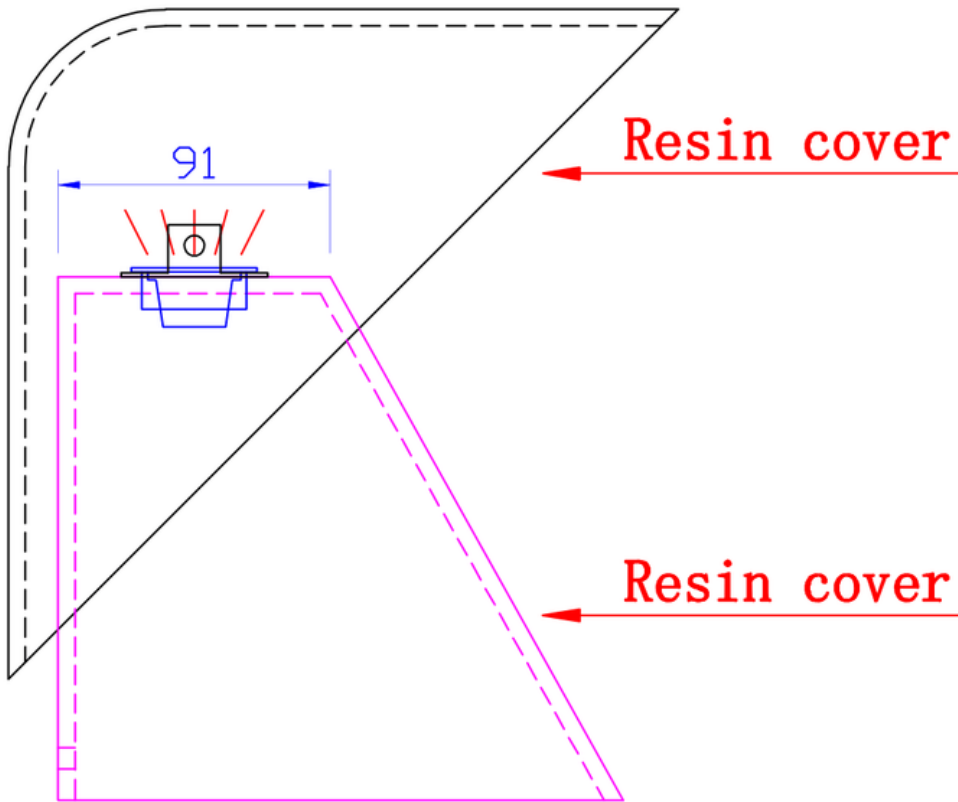

VALYŌU

Chiyo Lamp

MCP-TL393

HOW TO PUT TOGETHER

Product Installation Instructions

Model:	MCP-TL393	light source:	LED
Specifications:	300*300	region:	

Complete the rendering

Installation Notes