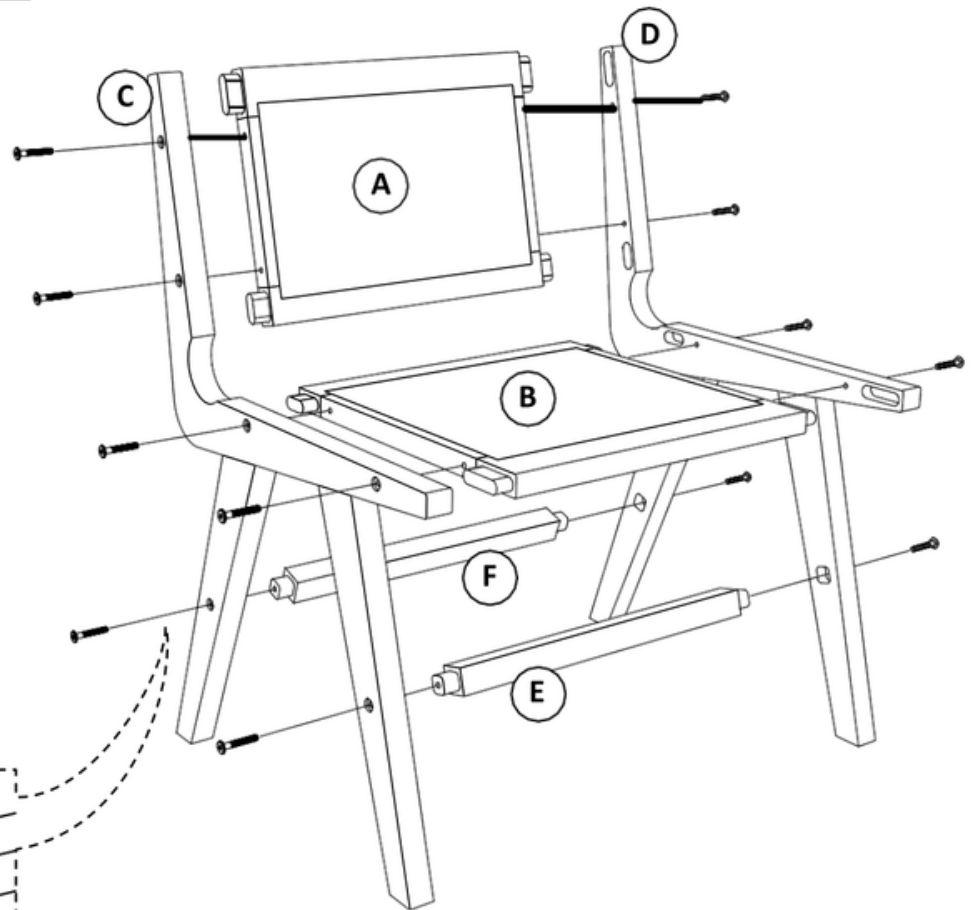

VALYÖU

Allete Chair

M 004

HOW TO PUT TOGETHER

ALLETE CHAIR

ASSEMBLY INSTRUCTIONS

Accessories

SKETCH	DESCRIPTION	QTY
	JCBC SCREW 4 CM	12
	L-KEY	1

COMPOUNENS

CODE	SKETCH	DESCRIPTION	QTY
A		SEAT BACK	1
B		SEAT	1
C/D		LEG	2
E/F		FOOT CONNECTOR	2

1

JCBC SCREW
4 CM

2