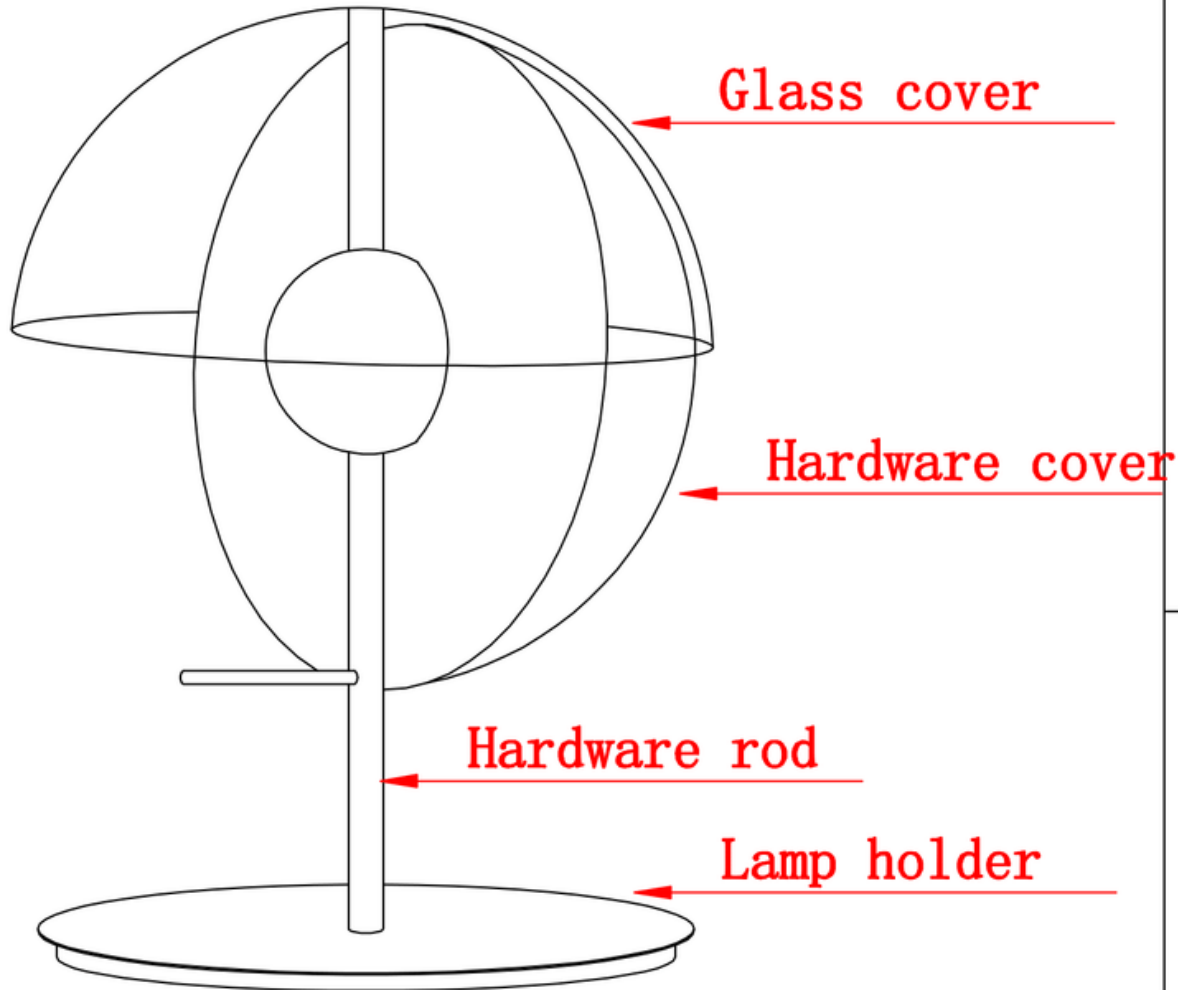

## Akogare Lamp

MCP-TL334

HOW TO PUT TOGETHER

# Product Installation Instructions

Model:	MCP-TL334	light source:	LED
Specifications:	320*500	region:	

Complete the rendering