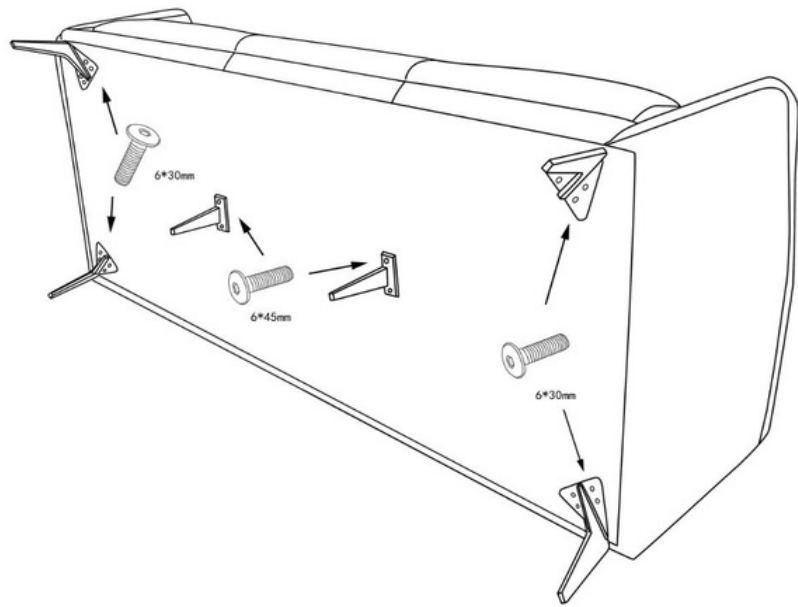

VALYÖU

Akerman Sofa

MO - 006

HOW TO PUT TOGETHER

Item No

D-5137

Assembly Instruction

PARTS Q'TY

4

2

1

16

6*30mm

4

6*45mm