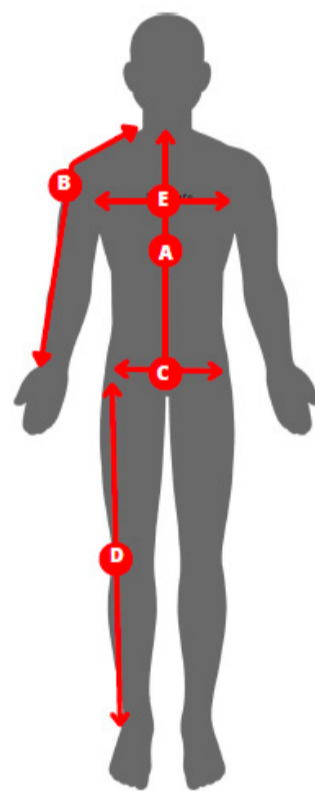

Outer Garments *Crew Necks*

 Youths

 Adults

Size -	3/4	5/6	7/8	9/10	11/12	13/14	XS	S	M	L	XL	2XL	3XL	4XL	5XL	6XL
Length:	45	51	55	59	62	65	68	70	72	74	76	78	80	82	84	86
Chest:	36	38	40	42	44	46	52	54	56	58	60	61.5	63	65	67	70
Sleeve:	54	58	62	66	68.5	71.5	74	77.5	80	82.5	84	85	86.5	87.5	88.5	89

Outer Garments *Half Zips*

 Youths

 Adults

Size -	3/4	5/6	7/8	9/10	11/12	13/14	XS	S	M	L	XL	2XL	3XL	4XL	5XL	6XL
Length:	45	51	55	59	62	65	68	70	72	74	76	78	80	82	84	86
Chest:	36	38	40	42	44	46	52	54	56	58	60	61.5	63	65	67	70
Sleeve:	56	58	62	66	68.5	71.5	74	77.5	80	82.5	84	85	86.5	87	90	91.5

Shorts *GAA*

Waist -	20"	22"	24"	26"	28"	30"	32"	34"	36"	38"
Length:	24	26	29	30	31	33	35	37	39	41
Belt Elastic:	22	24	26	28	30	32	34	36	38	40

Shorts *Soccer*

Waist -	26"	28"	30"	32"	34"	36"	38"	40"	42"
Length:	36	38	40	42	44	46	48	50	52
Belt Open:	48	50	53	56	59	62	64	66	68

Shorts *Leisure*

Waist -	22"	24"	26"	28"	30"	32"	34"	36"	38"
Length:	30	32	34	36	38	40	42	44	46

Bottoms *Skinny*

Size -	5/6	7/8	9/10	11/12	13/14	XS	S	M	L	XL	2XL
Length:	69	75	83	96.5	98.5	100	101	103	105	107	109
Waist:	23	24	25	29	31	31.5	32	34	36	38	40