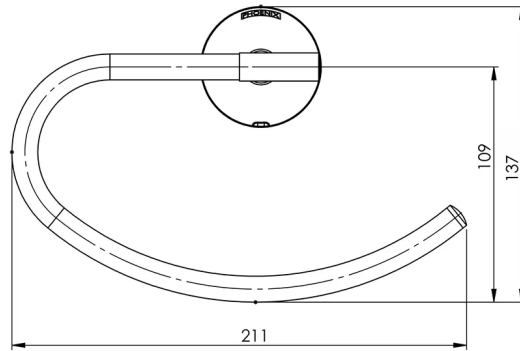

IVY

IVY HAND TOWEL HOLDER

SPECIFICATIONS

AVAILABLE IN

YV893 CHR
Chrome

INFORMATION

MAINTENANCE AND CARE:

- All surfaces should be cleaned with mild liquid detergent or soap and water.
- Do not use cream cleaners or citrus based cleaning products, as they are abrasive.
- Use of unsuitable cleaning agents may damage the surface.
- Any damage caused in this way will not be covered by warranty.

Please visit <https://www.phoenixtapware.com.au/warranty> to view the full warranty

While we aim to ensure the specifications shown are correct at time of printing, Phoenix Tapware reserves the right to make modifications without prior notice. Always use the physical product measurements for mark-ups and roughing-in as the line drawing shown may differ from the actual product over time. All measurements are shown in millimetres. Colours may vary from image shown.

Ph: +61 3 9780 4200
12/10/2023
phoenixtapware.com.au