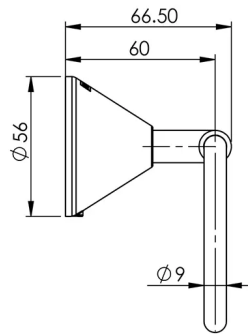

IVY

IVY TOILET ROLL HOLDER

SPECIFICATIONS

AVAILABLE IN

YV892 CHR
Chrome

INFORMATION