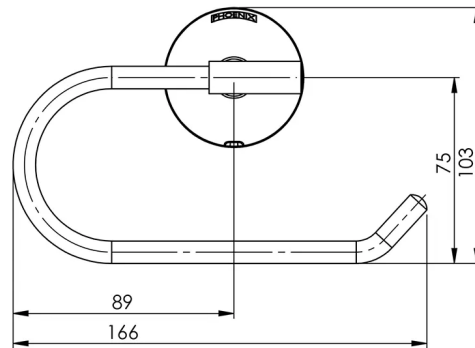

IVY

IVY TOILET ROLL HOLDER

SPECIFICATIONS

AVAILABLE IN

YV892 CHR
Chrome

INFORMATION

MAINTENANCE AND CARE:

- All surfaces should be cleaned with mild liquid detergent or soap and water.
- Do not use cream cleaners or citrus based cleaning products, as they are abrasive.
- Use of unsuitable cleaning agents may damage the surface.
- Any damage caused in this way will not be covered by warranty.

Please visit <https://www.phoenixtapware.com.au/warranty> to view the full warranty

While we aim to ensure the specifications shown are correct at time of printing, Phoenix Tapware reserves the right to make modifications without prior notice. Always use the physical product measurements for mark-ups and roughing-in as the line drawing shown may differ from the actual product over time. All measurements are shown in millimetres. Colours may vary from image shown.

Ph: +61 3 9780 4200
12/10/2023
phoenixtapware.com.au