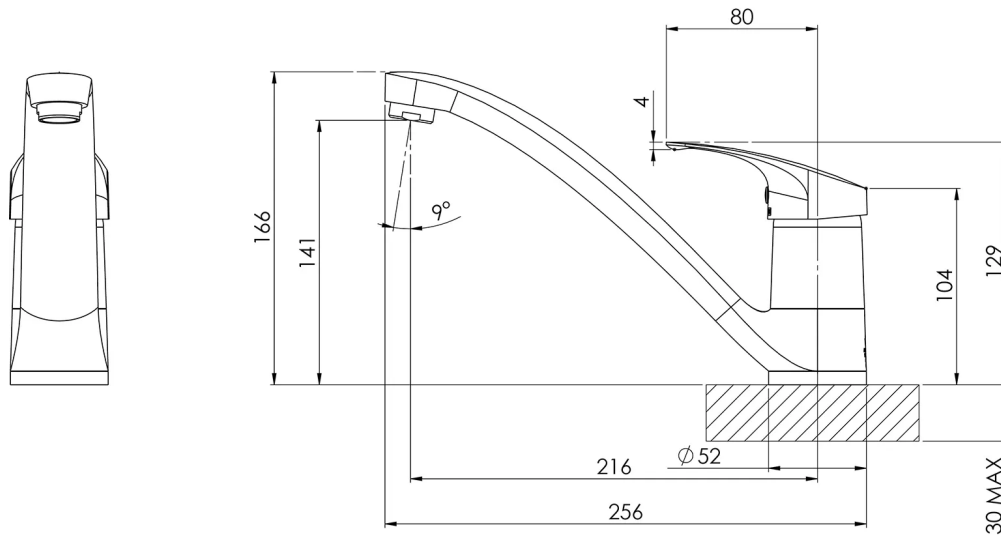

IVY

IVY CAST SINK MIXER

SPECIFICATIONS

AVAILABLE IN

YV728 CHR
Chrome

INFORMATION

Temperature Rating
1 - 75°C

Pressure Rating
150 - 500kPa

Please visit <https://www.phoenixtapware.com.au/warranty> to view the full warranty

While we aim to ensure the specifications shown are correct at time of printing, Phoenix Tapware reserves the right to make modifications without prior notice. Always use the physical product measurements for mark-ups and roughing-in as the line drawing shown may differ from the actual product over time. All measurements are shown in millimetres. Colours may vary from image shown.