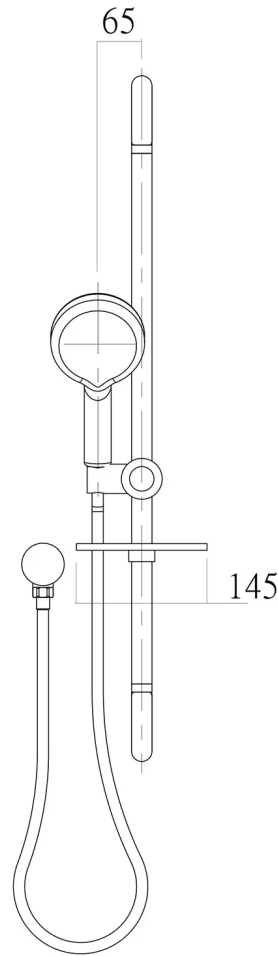

IVY

IVY RAIL SHOWER

SPECIFICATIONS

AVAILABLE IN

YV6840-00
Chrome

INFORMATION

Temperature Rating
1 - 75°C

Pressure Rating
150 - 500kPa

Please visit <https://www.phoenixtapware.com.au/warranty> to view the full warranty

While we aim to ensure the specifications shown are correct at time of printing, Phoenix Tapware reserves the right to make modifications without prior notice. Always use the physical product measurements for mark-ups and roughing-in as the line drawing shown may differ from the actual product over time. All measurements are shown in millimetres. Colours may vary from image shown.