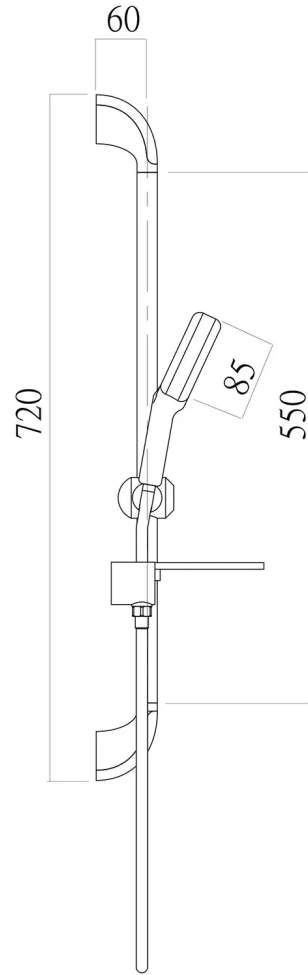

IVY

IVY RAIL SHOWER

SPECIFICATIONS

AVAILABLE IN

YV6840-00
Chrome

INFORMATION

Temperature Rating
1 - 75°C

Pressure Rating
150 - 500kPa

Please visit <https://www.phoenixtapware.com.au/warranty> to view the full warranty

While we aim to ensure the specifications shown are correct at time of printing, Phoenix Tapware reserves the right to make modifications without prior notice. Always use the physical product measurements for mark-ups and roughing-in as the line drawing shown may differ from the actual product over time. All measurements are shown in millimetres. Colours may vary from image shown.