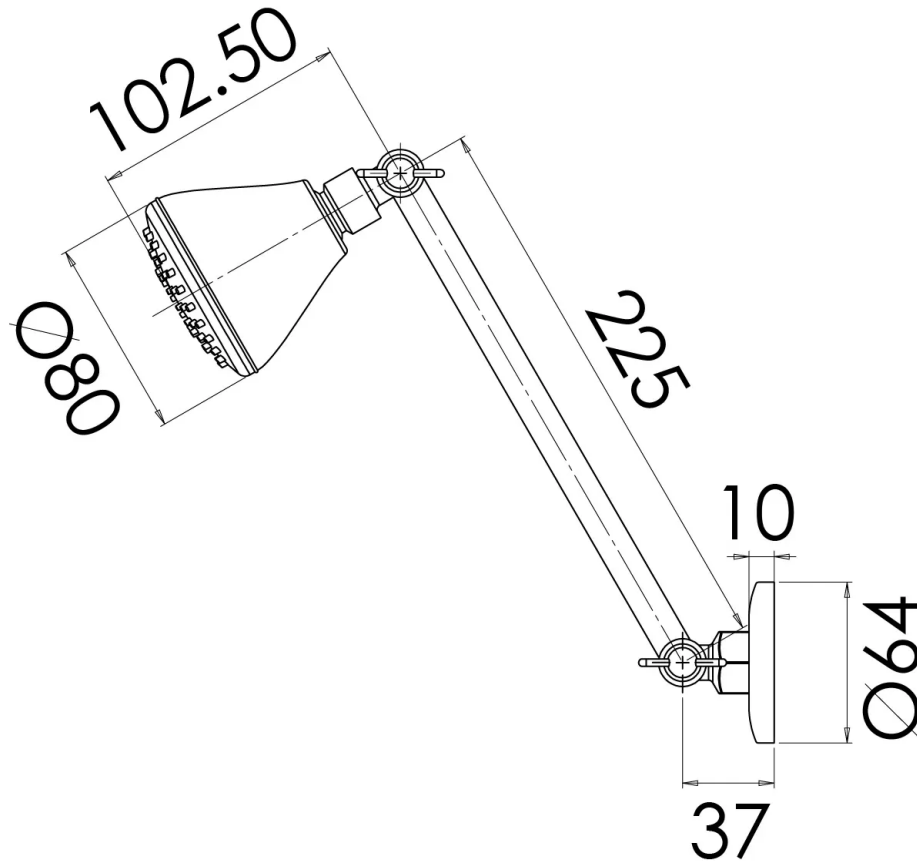

## IVY SHOWER ARM & ROSE

## SPECIFICATIONS

Please visit <https://www.phoenixtapware.com.au/warranty> to view the full warranty

While we aim to ensure the specifications shown are correct at time of printing, Phoenix Tapware reserves the right to make modifications without prior notice. Always use the physical product measurements for mark-ups and roughing-in as the line drawing shown may differ from the actual product over time. All measurements are shown in millimetres. Colours may vary from image shown.