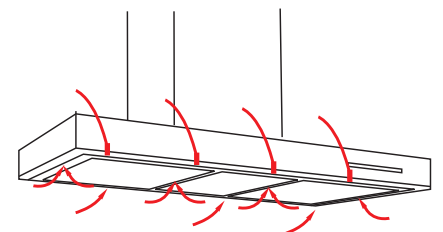

SILENT WALLMOUNT RANGEHOOD 90cm WM-EX90S

Pictured: Perimeter Aspiration image for illustration purposes only; electronic touch control operation panel.

- **innovative design** - a square edged European style stainless steel canopy with drop-down glass panels to reduce cross-draft and aid in efficiency.
- **powerful silent extraction** - the German engineered Isodrive® motor delivers effective, efficient extraction of steam, smoke, and odour removal - leaving your kitchen air fresher.
- **Perimeter Aspiration** - as smoke and steam rises, it is directed to the outer edges of each individual plate, before being extracted through the filters.
- **convenient features** - soft touch control with 4 speed levels and a 15 minute auto shut-off timer, so you can leave the kitchen and the rangehood will switch off after clearing the air.

SILENT WALLMOUNT RANGEHOOD 90cm WM-EX90S

DESCRIPTION

- stainless steel canopy with drop-down glass panels
- Perimeter Aspiration
- Silent Isodrive® motor system
- soft touch controls
- 4 x speed levels
- 15 minute delay timer with auto shut-off
- 3 x LED lights
- aluminium, dishwasher safe filters
- 3 Year Warranty on Canopy

TECHNICAL DATA

WM-EX90S

- dimensions: (W x D)
900 x 520 mm
- 2 x filters
- free ducting

MOTOR OPTIONS

- **S1** - single external motor
 - 650 m³/h airflow
 - 150mm flexi ducting (4m)
 - install roof/wall/eaves
- **ST** - single external motor
 - 900 m³/h airflow
 - 200mm flexi ducting (6m)
 - install roof/wall
- **SP** - single external motor
 - 1600 m³/h airflow
 - 200mm flexi ducting (6m)
 - install roof/wall
- 10 Year Warranty on Motor