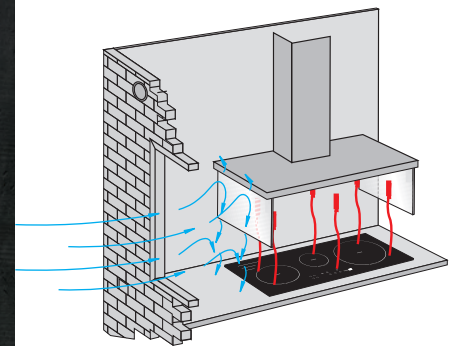

SILENT WALLMOUNT RANGEHOOD 90cm WM-EX90S

Pictured: Perimeter Aspiration image for illustration purposes only; electronic touch control operation panel.

- **innovative design** - a square edged European style stainless steel canopy with drop-down glass panels to reduce cross-draft and aid in efficiency.
- **powerful silent extraction** - the German engineered Isodrive® motor delivers effective, efficient extraction of steam, smoke, and odour removal - leaving your kitchen air fresher.
- **Perimeter Aspiration** - as smoke and steam rises, it is directed to the outer edges of each individual plate, before being extracted through the filters.
- **convenient features** - soft touch control with 4 speed levels and a 15 minute auto shut-off timer, so you can leave the kitchen and the rangehood will switch off after clearing the air.

SILENT WALLMOUNT RANGEHOOD 90cm WM-EX90S

DESCRIPTION

- stainless steel canopy with drop-down glass panels
- Perimeter Aspiration
- Silent Isodrive® motor system
- soft touch controls
- 4 x speed levels
- 15 minute delay timer with auto shut-off
- 3 x LED lights
- aluminium, dishwasher safe filters
- 3 Year Warranty on Canopy

TECHNICAL DATA

WM-EX90S

- dimensions: (W x D)
900 x 520 mm
- 2 x filters
- free ducting

MOTOR OPTIONS

- **S1** - single external motor
 - 650 m³/h airflow
 - 150mm flexi ducting (4m)
 - install roof/wall/eaves
- **ST** - single external motor
 - 900 m³/h airflow
 - 200mm flexi ducting (6m)
 - install roof/wall
- **SP** - single external motor
 - 1600 m³/h airflow
 - 200mm flexi ducting (6m)
 - install roof/wall
- 10 Year Warranty on Motor