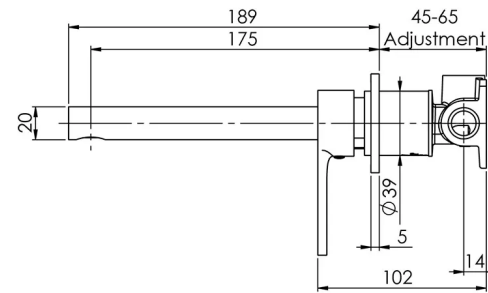

VIVID SLIMLINE OVAL

VIVID SLIMLINE OVAL WALL BASIN MIXER SET 175MM

SPECIFICATIONS

AVAILABLE IN

VV785 CHR
Chrome

VV785-40
Brushed Nickel

VV785 MB
Matte Black

VV785-12
Brushed Gold

Please visit <https://www.phoenixtapware.com.au/warranty> to view the full warranty

While we aim to ensure the specifications shown are correct at time of printing, Phoenix Tapware reserves the right to make modifications without prior notice. Always use the physical product measurements for mark-ups and roughing-in as the line drawing shown may differ from the actual product over time. All measurements are shown in millimetres. Colours may vary from image shown.