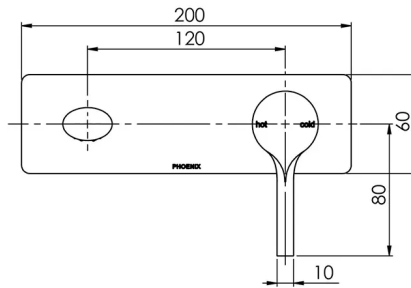

VIVID SLIMLINE OVAL

VIVID SLIMLINE OVAL WALL BASIN MIXER SET 175MM

SPECIFICATIONS

AVAILABLE IN

VV785 CHR
Chrome

VV785-40
Brushed Nickel

VV785 MB
Matte Black

VV785-12
Brushed Gold

Please visit <https://www.phoenixtapware.com.au/warranty> to view the full warranty

While we aim to ensure the specifications shown are correct at time of printing, Phoenix Tapware reserves the right to make modifications without prior notice. Always use the physical product measurements for mark-ups and roughing-in as the line drawing shown may differ from the actual product over time. All measurements are shown in millimetres. Colours may vary from image shown.