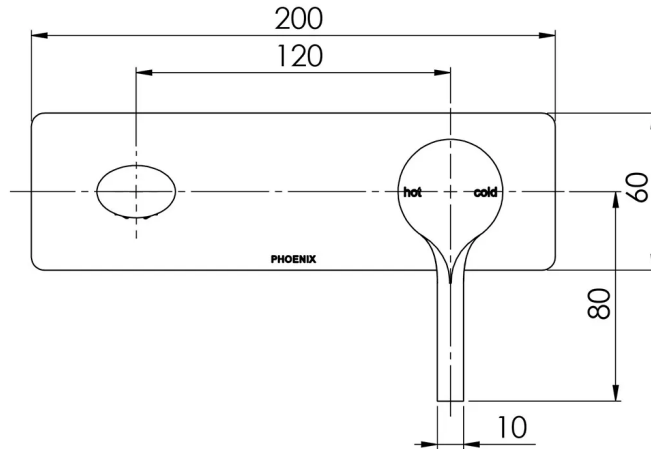

VIVID SLIMLINE OVAL

VIVID SLIMLINE OVAL WALL BATH MIXER SET 175MM

SPECIFICATIONS

AVAILABLE IN

VV783 CHR
Chrome

VV783 MB
Matte Black

VV783-12
Brushed Gold

INFORMATION

Please visit <https://www.phoenixtapware.com.au/warranty> to view the full warranty

While we aim to ensure the specifications shown are correct at time of printing, Phoenix Tapware reserves the right to make modifications without prior notice. Always use the physical product measurements for mark-ups and roughing-in as the line drawing shown may differ from the actual product over time. All measurements are shown in millimetres. Colours may vary from image shown.