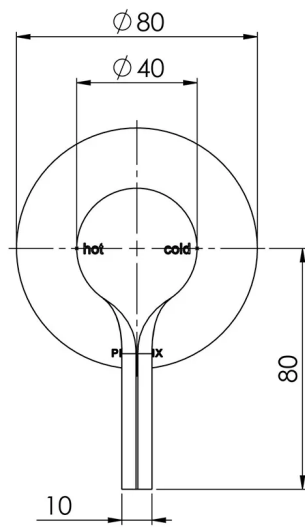

VIVID SLIMLINE OVAL

VIVID SLIMLINE OVAL SHOWER / WALL MIXER

SPECIFICATIONS

AVAILABLE IN

VV780 CHR
Chrome

VV780 MB
Matte Black

INFORMATION

Temperature Rating
1 - 75°C

Pressure Rating
150 - 500kPa

MAINTENANCE AND CARE:

- All surfaces should be cleaned with mild liquid detergent or soap and water.
- Do not use cream cleaners or citrus based cleaning products, as they are abrasive.
- Use of unsuitable cleaning agents may damage the surface.
- Any damage caused in this way will not be covered by warranty.

Please visit <https://www.phoenixtapware.com.au/warranty> to view the full warranty

While we aim to ensure the specifications shown are correct at time of printing, Phoenix Tapware reserves the right to make modifications without prior notice. Always use the physical product measurements for mark-ups and roughing-in as the line drawing shown may differ from the actual product over time. All measurements are shown in millimetres. Colours may vary from image shown.

Ph: +61 3 9780 4200
03/11/2023
phoenixtapware.com.au