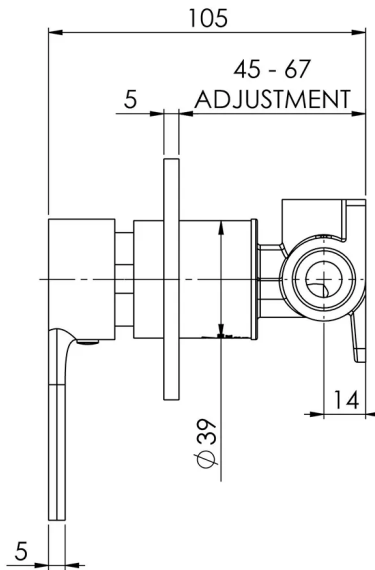

# VIVID SLIMLINE OVAL

VIVID SLIMLINE OVAL SHOWER / WALL MIXER

## SPECIFICATIONS

Please visit <https://www.phoenixtapware.com.au/warranty> to view the full warranty

While we aim to ensure the specifications shown are correct at time of printing, Phoenix Tapware reserves the right to make modifications without prior notice. Always use the physical product measurements for mark-ups and roughing-in as the line drawing shown may differ from the actual product over time. All measurements are shown in millimetres. Colours may vary from image shown.