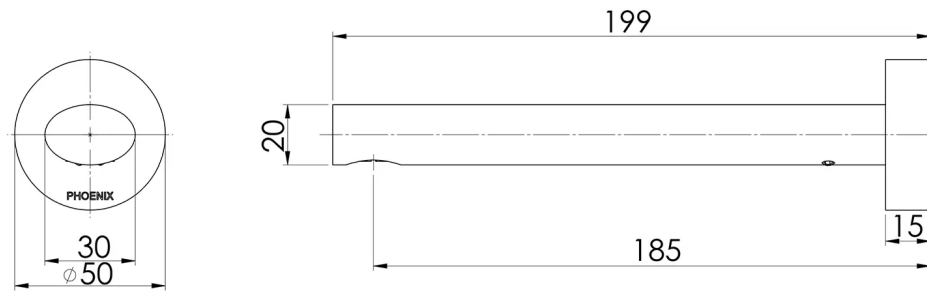

# VIVID SLIMLINE OVAL

VIVID SLIMLINE OVAL WALL BATH OUTLET 180MM

## SPECIFICATIONS

Please visit <https://www.phoenixtapware.com.au/warranty> to view the full warranty

While we aim to ensure the specifications shown are correct at time of printing, Phoenix Tapware reserves the right to make modifications without prior notice. Always use the physical product measurements for mark-ups and roughing-in as the line drawing shown may differ from the actual product over time. All measurements are shown in millimetres. Colours may vary from image shown.