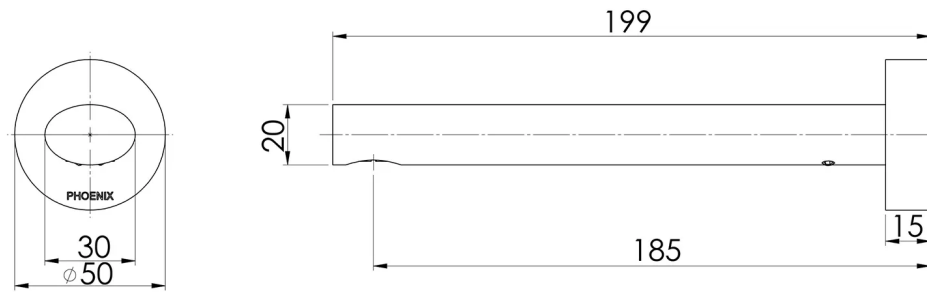

VIVID SLIMLINE OVAL

VIVID SLIMLINE OVAL WALL BATH OUTLET 180MM

SPECIFICATIONS

AVAILABLE IN

VV776 CHR
Chrome

VV776-40
Brushed Nickel

VV776 MB
Matte Black

VV776-12
Brushed Gold

Please visit <https://www.phoenixtapware.com.au/warranty> to view the full warranty

While we aim to ensure the specifications shown are correct at time of printing, Phoenix Tapware reserves the right to make modifications without prior notice. Always use the physical product measurements for mark-ups and roughing-in as the line drawing shown may differ from the actual product over time. All measurements are shown in millimetres. Colours may vary from image shown.