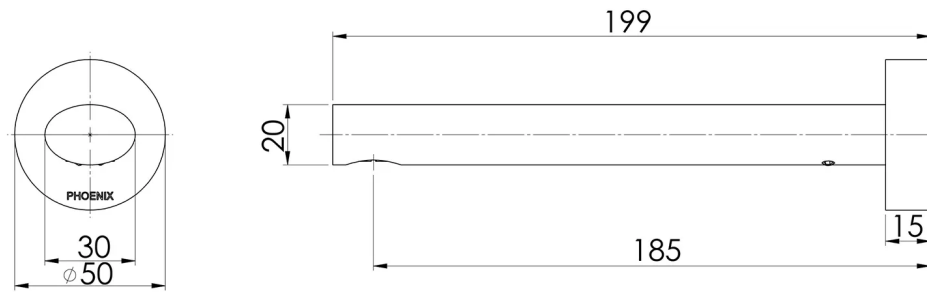

# VIVID SLIMLINE OVAL

VIVID SLIMLINE OVAL WALL BASIN OUTLET 180MM

## SPECIFICATIONS

Please visit <https://www.phoenixtapware.com.au/warranty> to view the full warranty

While we aim to ensure the specifications shown are correct at time of printing, Phoenix Tapware reserves the right to make modifications without prior notice. Always use the physical product measurements for mark-ups and roughing-in as the line drawing shown may differ from the actual product over time. All measurements are shown in millimetres. Colours may vary from image shown.