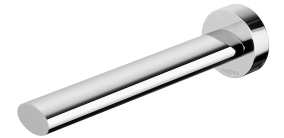

# VIVID SLIMLINE OVAL

VIVID SLIMLINE OVAL WALL BASIN OUTLET 180MM

## AVAILABLE IN

VV74 CHR  
Chrome

VV74-40  
Brushed Nickel

VV74 MB  
Matte Black

VV74-12  
Brushed Gold