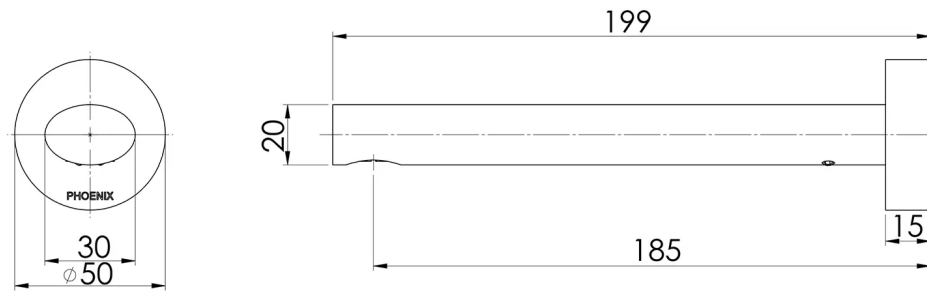

VIVID SLIMLINE OVAL

VIVID SLIMLINE OVAL WALL BASIN OUTLET 180MM

SPECIFICATIONS

AVAILABLE IN

VV74 CHR
Chrome

VV74-40
Brushed Nickel

VV74 MB
Matte Black

VV74-12
Brushed Gold

Please visit <https://www.phoenixtapware.com.au/warranty> to view the full warranty

While we aim to ensure the specifications shown are correct at time of printing, Phoenix Tapware reserves the right to make modifications without prior notice. Always use the physical product measurements for mark-ups and roughing-in as the line drawing shown may differ from the actual product over time. All measurements are shown in millimetres. Colours may vary from image shown.