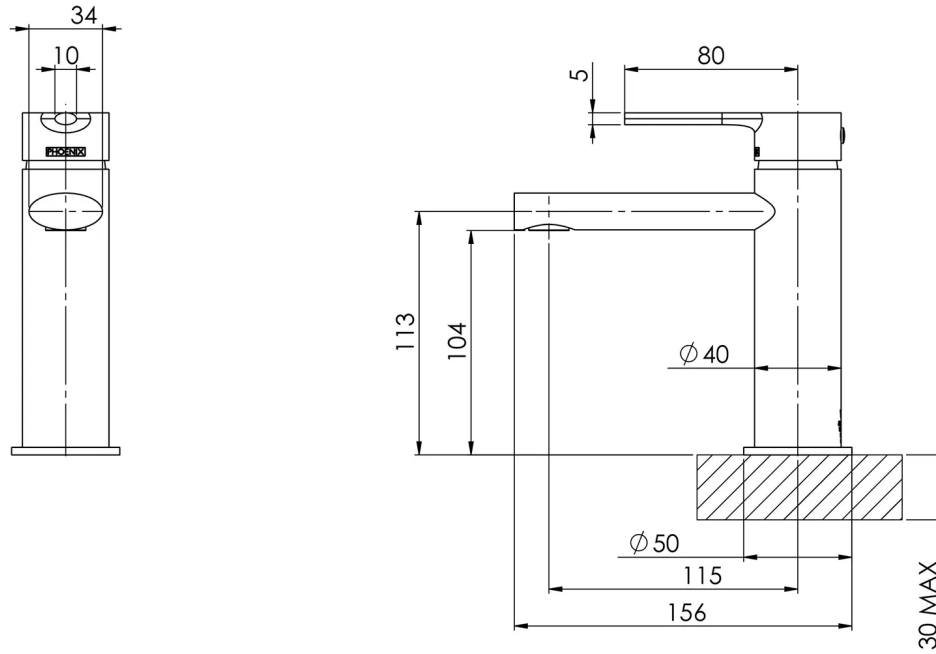

VIVID SLIMLINE OVAL

VIVID SLIMLINE OVAL BASIN MIXER

SPECIFICATIONS

AVAILABLE IN

VV770 CHR
Chrome

VV770-40
Brushed Nickel

VV770 MB
Matte Black

VV770-12
Brushed Gold

Please visit <https://www.phoenixtapware.com.au/warranty> to view the full warranty

While we aim to ensure the specifications shown are correct at time of printing, Phoenix Tapware reserves the right to make modifications without prior notice. Always use the physical product measurements for mark-ups and roughing-in as the line drawing shown may differ from the actual product over time. All measurements are shown in millimetres. Colours may vary from image shown.