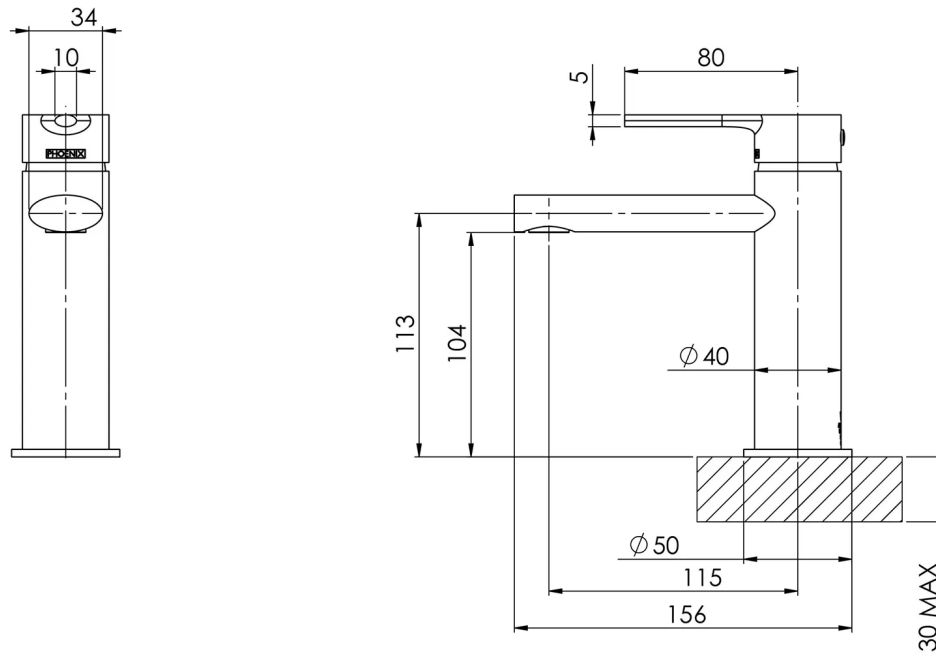

VIVID SLIMLINE OVAL

VIVID SLIMLINE OVAL BASIN MIXER

SPECIFICATIONS

AVAILABLE IN

VV770 CHR
Chrome

VV770-40
Brushed Nickel

VV770 MB
Matte Black

VV770-12
Brushed Gold

Please visit <https://www.phoenixtapware.com.au/warranty> to view the full warranty

While we aim to ensure the specifications shown are correct at time of printing, Phoenix Tapware reserves the right to make modifications without prior notice. Always use the physical product measurements for mark-ups and roughing-in as the line drawing shown may differ from the actual product over time. All measurements are shown in millimetres. Colours may vary from image shown.