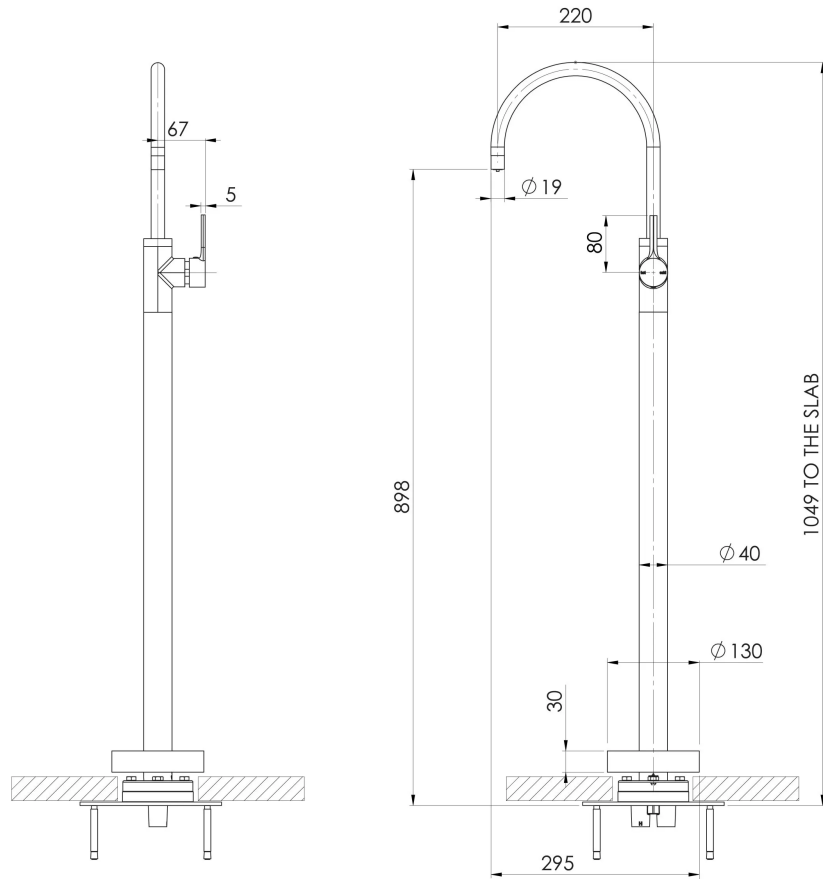

VIVID SLIMLINE OVAL

VIVID SLIMLINE OVAL FLOOR MOUNTED BATH MIXER

SPECIFICATIONS

AVAILABLE IN

VV745-00
Chrome

VV745-40
Brushed Nickel

VV745-10
Matte Black

VV745-12
Brushed Gold

Please visit <https://www.phoenixtapware.com.au/warranty> to view the full warranty

While we aim to ensure the specifications shown are correct at time of printing, Phoenix Tapware reserves the right to make modifications without prior notice. Always use the physical product measurements for mark-ups and roughing-in as the line drawing shown may differ from the actual product over time. All measurements are shown in millimetres. Colours may vary from image shown.