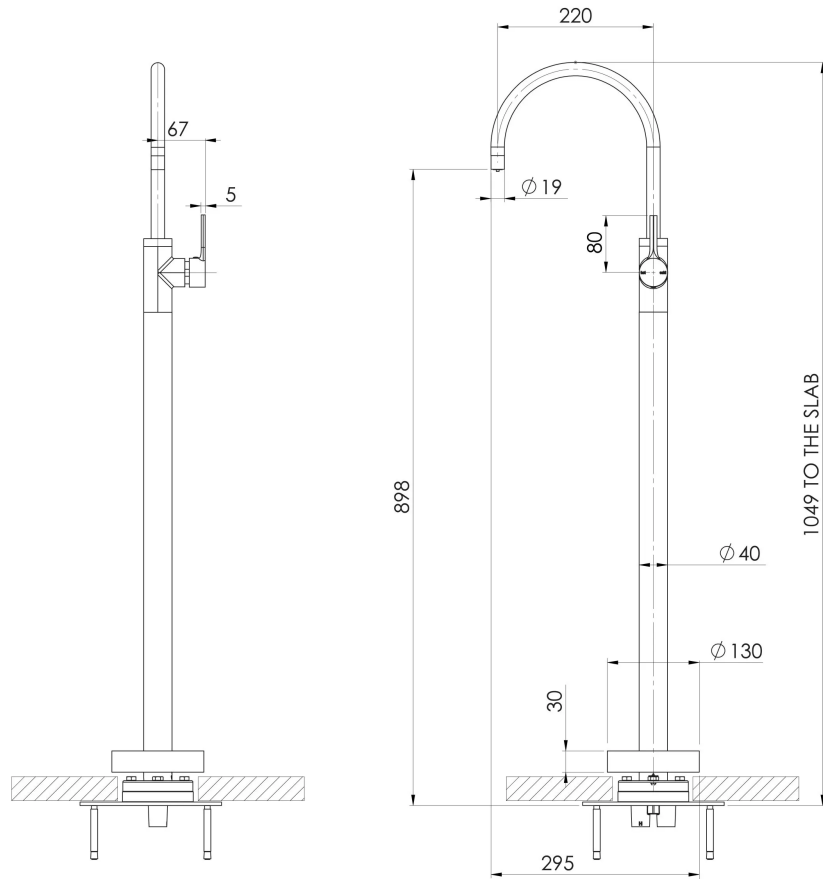

# VIVID SLIMLINE OVAL

## VIVID SLIMLINE OVAL FLOOR MOUNTED BATH MIXER

## SPECIFICATIONS

Please visit <https://www.phoenixtapware.com.au/warranty> to view the full warranty

While we aim to ensure the specifications shown are correct at time of printing, Phoenix Tapware reserves the right to make modifications without prior notice. Always use the physical product measurements for mark-ups and roughing-in as the line drawing shown may differ from the actual product over time. All measurements are shown in millimetres. Colours may vary from image shown.