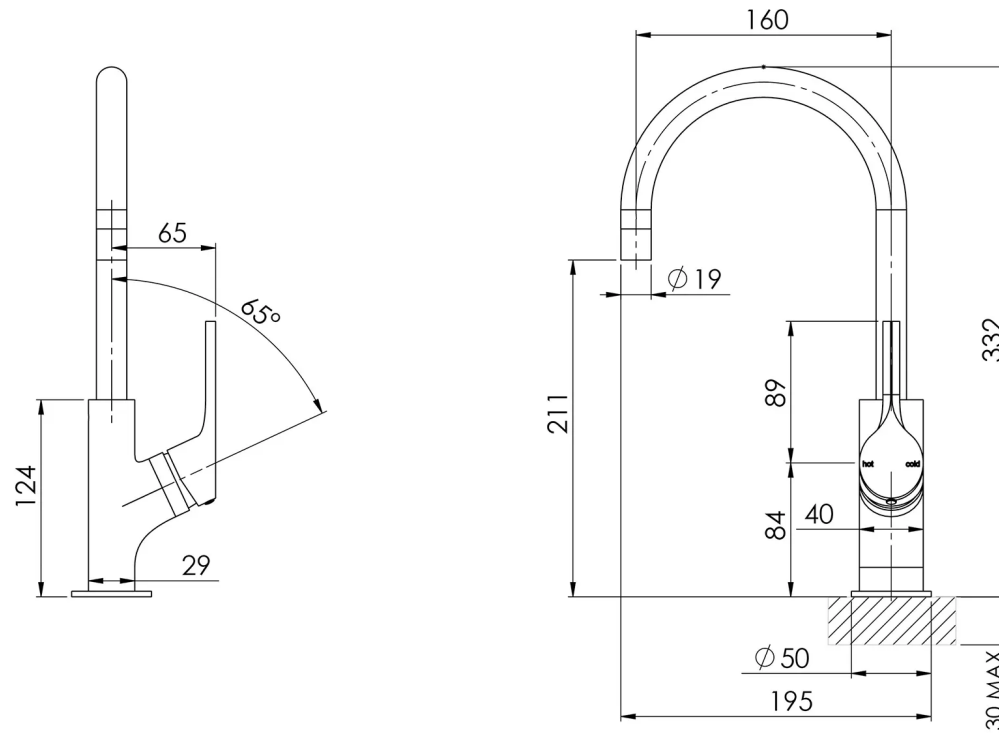

## VIVID SLIMLINE OVAL SINK MIXER 160MM GOOSENECK

## SPECIFICATIONS

Please visit <https://www.phoenixtapware.com.au/warranty> to view the full warranty

While we aim to ensure the specifications shown are correct at time of printing, Phoenix Tapware reserves the right to make modifications without prior notice. Always use the physical product measurements for mark-ups and roughing-in as the line drawing shown may differ from the actual product over time. All measurements are shown in millimetres. Colours may vary from image shown.