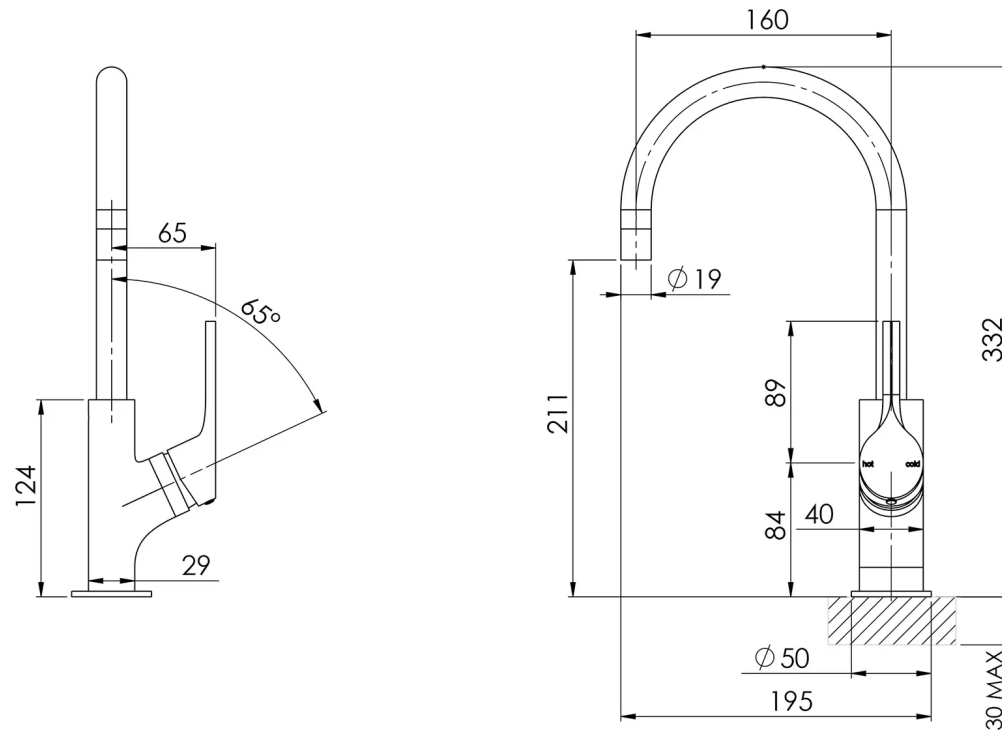

# VIVID SLIMLINE OVAL

VIVID SLIMLINE OVAL SINK MIXER 160MM GOOSENECK

## SPECIFICATIONS

Please visit <https://www.phoenixtapware.com.au/warranty> to view the full warranty

While we aim to ensure the specifications shown are correct at time of printing, Phoenix Tapware reserves the right to make modifications without prior notice. Always use the physical product measurements for mark-ups and roughing-in as the line drawing shown may differ from the actual product over time. All measurements are shown in millimetres. Colours may vary from image shown.