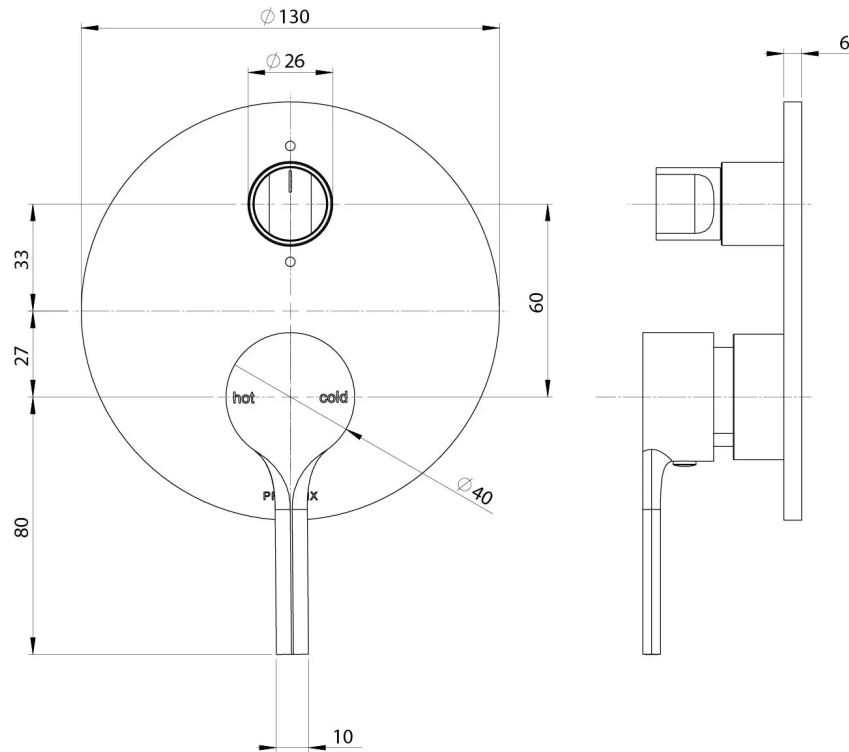

## VIVID SLIMLINE OVAL SWITCHMIX SHOWER / BATH DIVERTER MIXER FIT-OFF KIT

## SPECIFICATIONS