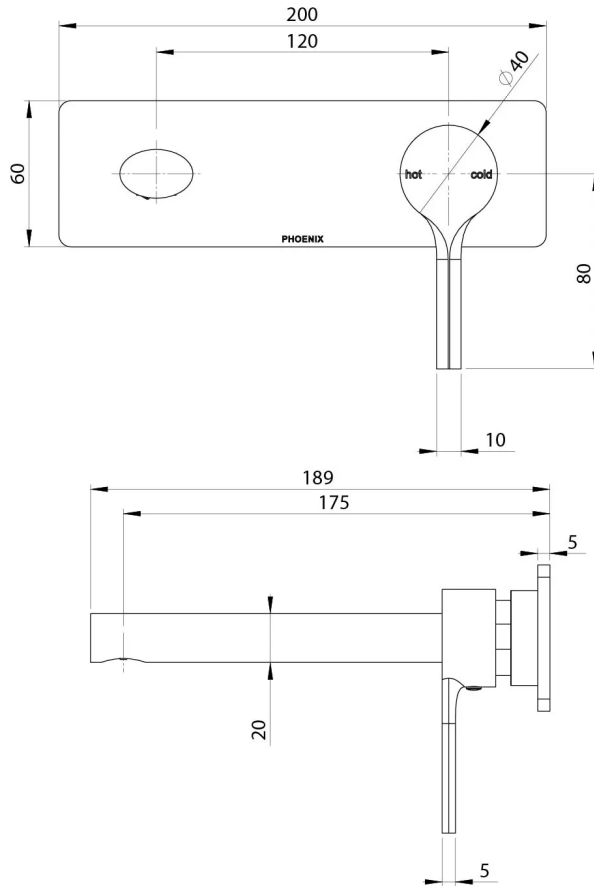

SWITCHMIX

VIVID SLIMLINE OVAL SWITCHMIX WALL BASIN / BATH MIXER SET 175MM FIT-OFF KIT

SPECIFICATIONS

AVAILABLE IN

VV2812-00
Chrome

VV2812-40
Brushed Nickel

VV2812-10
Matte Black

VV2812-12
Brushed Gold

Please visit <https://www.phoenixtapware.com.au/warranty> to view the full warranty

While we aim to ensure the specifications shown are correct at time of printing, Phoenix Tapware reserves the right to make modifications without prior notice. Always use the physical product measurements for mark-ups and roughing-in as the line drawing shown may differ from the actual product over time. All measurements are shown in millimetres. Colours may vary from image shown.