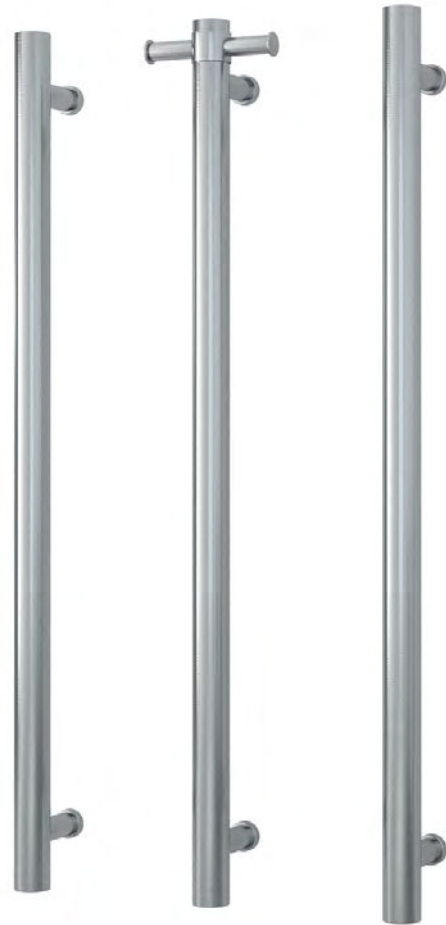

Thermorail Towel Rails 240V

Electric Heated Towel Rails for use in bathrooms

Stock Code	Finish	Size (mm)	Output (W)	No. of Bars
VSH900HBR	Brushed Stainless Steel	W142 x H900 x D100	20 Watts	1

Rails are sold individually. Hooks are removable.

Please note: Specifications are for information purposes only. Whilst every effort has been made to ensure the product specifications are accurate, due to continuing product development and improvement the specifications are subject to change. Specifications can be used to rough in and fit timber supports in the wall however we recommend no holes are drilled without having the product on site or verifying the details with the manufacturer. Thermogroup cannot be held liable or responsible for errors due to updated specifications