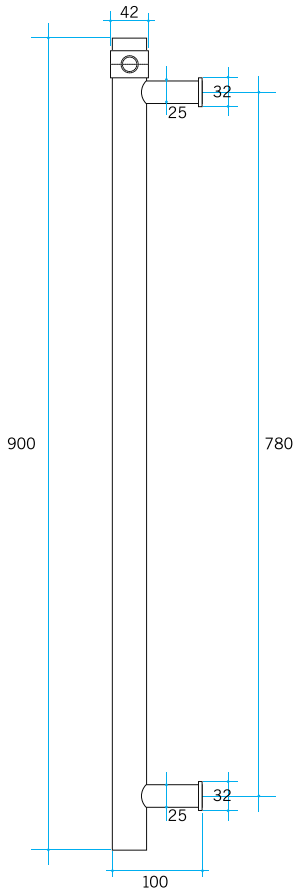

Thermorail Towel Rails 240V

Electric Heated Towel Rails for use in bathrooms

Stock Code	Finish	Size (mm)	Output (W)	No. of Bars
VSH900HBR	Brushed Stainless Steel	W142 x H900 x D100	20 Watts	1

Rails are sold individually. Hooks are removable.

Please note: Specifications are for information purposes only. Whilst every effort has been made to ensure the product specifications are accurate, due to continuing product development and improvement the specifications are subject to change. Specifications can be used to rough in and fit timber supports in the wall however we recommend no holes are drilled without having the product on site or verifying the details with the manufacturer. Thermogroup cannot be held liable or responsible for errors due to updated specifications