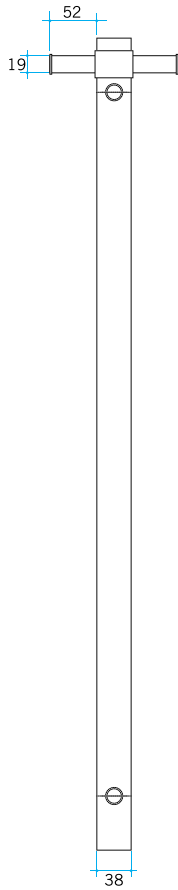

Thermorail Towel Rails 240V

Electric Heated Towel Rails for use in bathrooms

Stock Code	Finish	Size (mm)	Output (W)	No. of Bars
VSH900HBR	Brushed Stainless Steel	W142 x H900 x D100	20 Watts	1

Rails are sold individually. Hooks are removable.

Please note: Specifications are for information purposes only. Whilst every effort has been made to ensure the product specifications are accurate, due to continuing product development and improvement the specifications are subject to change. Specifications can be used to rough in and fit timber supports in the wall however we recommend no holes are drilled without having the product on site or verifying the details with the manufacturer. Thermogroup cannot be held liable or responsible for errors due to updated specifications