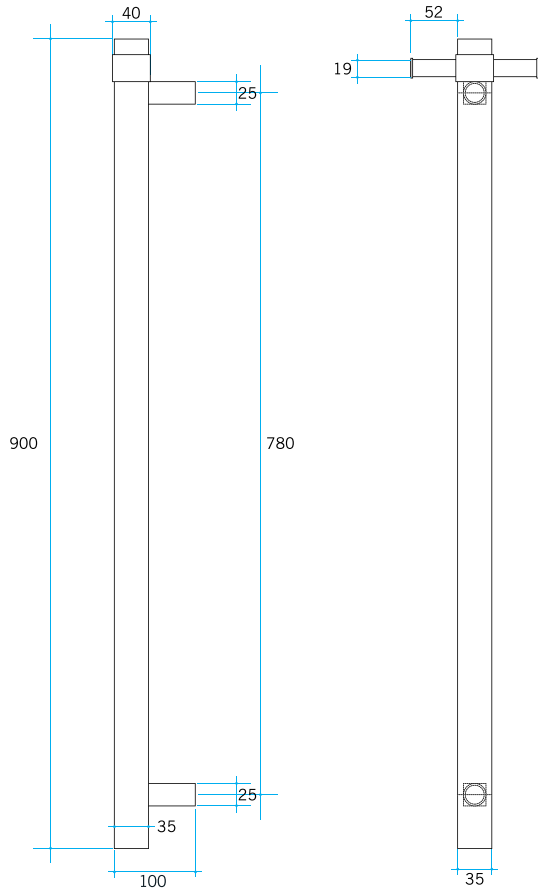

Thermorail Towel Rails 12V

Electric Heated Towel Rails for use in bathrooms

Note: All dimensions are in millimetres (mm)

Stock Code	Finish	Size (mm)	Output (W)	No. of Bars
VS900SHB	Matt Black	W142 x H900 x D100	29 Watts	1

Rails are sold individually. Hooks are removable.

Please note: Specifications are for information purposes only. Whilst every effort has been made to ensure the product specifications are accurate, due to continuing product development and improvement the specifications are subject to change. Specifications can be used to rough in and fit timber supports in the wall however we recommend no holes are drilled without having the product on site or verifying the details with the manufacturer. Thermogroup cannot be held liable or responsible for errors due to updated specifications