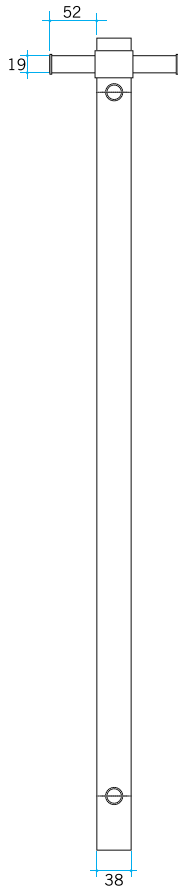

Thermorail Towel Rails 12V

Electric Heated Towel Rails for use in bathrooms

Stock Code	Finish	Size (mm)	Output (W)	No. of Bars
VS900HSW	Satin White	W142 x H900 x D100	30 Watts	1

Rails are sold individually. Hooks are removable.

Please note: Specifications are for information purposes only. Whilst every effort has been made to ensure the product specifications are accurate, due to continuing product development and improvement the specifications are subject to change. Specifications can be used to rough in and fit timber supports in the wall however we recommend no holes are drilled without having the product on site or verifying the details with the manufacturer. Thermogroup cannot be held liable or responsible for errors due to updated specifications