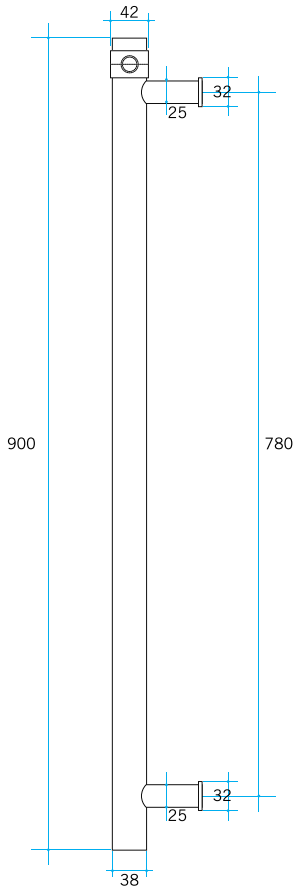

Thermorail Towel Rails 12V

Electric Heated Towel Rails for use in bathrooms

Stock Code	Finish	Size (mm)	Output (W)	No. of Bars
VS900HSW	Satin White	W142 x H900 x D100	30 Watts	1

Rails are sold individually. Hooks are removable.

Please note: Specifications are for information purposes only. Whilst every effort has been made to ensure the product specifications are accurate, due to continuing product development and improvement the specifications are subject to change. Specifications can be used to rough in and fit timber supports in the wall however we recommend no holes are drilled without having the product on site or verifying the details with the manufacturer. Thermogroup cannot be held liable or responsible for errors due to updated specifications