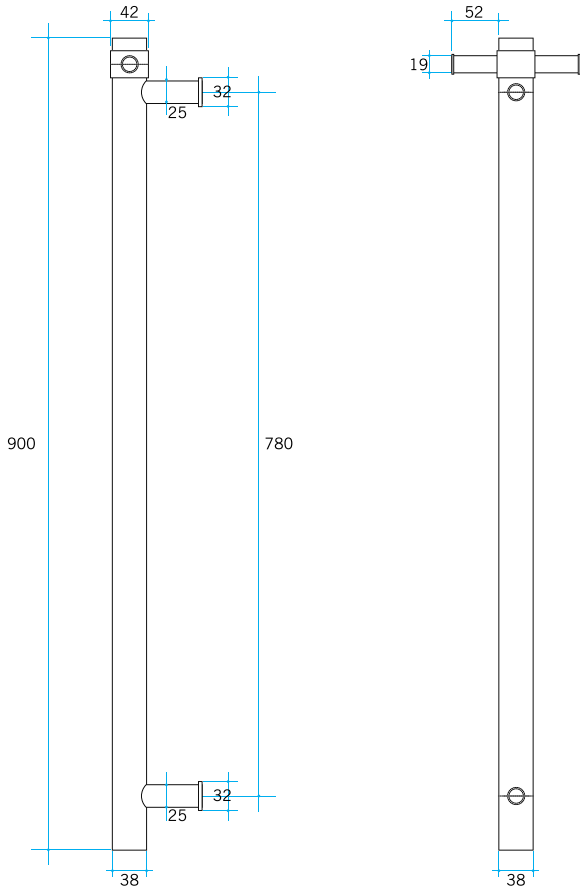

Thermorail Towel Rails 12V

Electric Heated Towel Rails for use in bathrooms

Stock Code	Finish	Size (mm)	Output (W)	No. of Bars
VS900HBN	Brushed Nickel	W142 x H900 x D100	30 Watts	1

Rails are sold individually. Hooks are removable.

Please note: Specifications are for information purposes only. Whilst every effort has been made to ensure the product specifications are accurate, due to continuing product development and improvement the specifications are subject to change. Specifications can be used to rough in and fit timber supports in the wall however we recommend no holes are drilled without having the product on site or verifying the details with the manufacturer. Thermogroup cannot be held liable or responsible for errors due to updated specifications