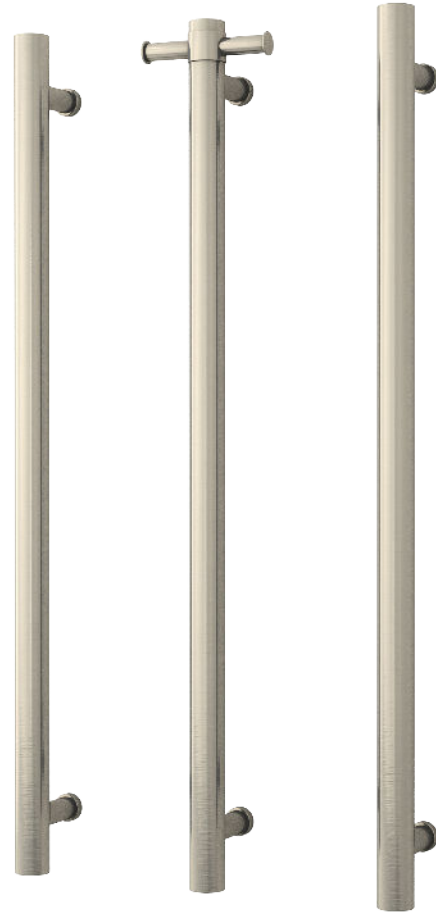

Thermorail Towel Rails 12V

Electric Heated Towel Rails for use in bathrooms

Stock Code	Finish	Size (mm)	Output (W)	No. of Bars
VS900HBN	Brushed Nickel	W142 x H900 x D100	30 Watts	1

Rails are sold individually. Hooks are removable.

Please note: Specifications are for information purposes only. Whilst every effort has been made to ensure the product specifications are accurate, due to continuing product development and improvement the specifications are subject to change. Specifications can be used to rough in and fit timber supports in the wall however we recommend no holes are drilled without having the product on site or verifying the details with the manufacturer. Thermogroup cannot be held liable or responsible for errors due to updated specifications