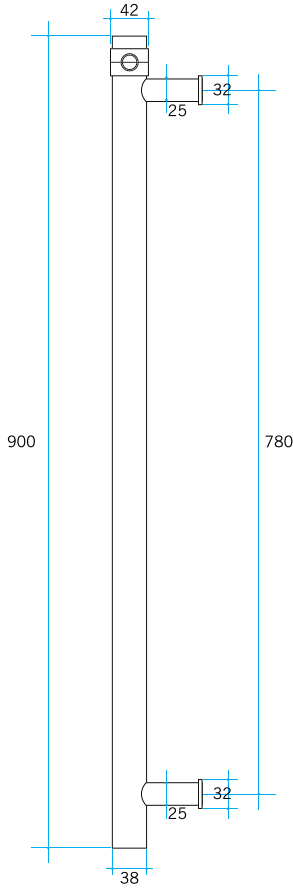

# Thermorail Towel Rails 12V

Electric Heated Towel Rails for use in bathrooms

| Stock Code | Finish              | Size (mm)          | Output (W) | No. of Bars |
|------------|---------------------|--------------------|------------|-------------|
| VS900HBG   | Brushed Gold Plated | W142 x H900 x D100 | 30 Watts   | 1           |

Rails are sold individually. Hooks are removable.

**Please note:** Specifications are for information purposes only. Whilst every effort has been made to ensure the product specifications are accurate, due to continuing product development and improvement the specifications are subject to change. Specifications can be used to rough in and fit timber supports in the wall however we recommend no holes are drilled without having the product on site or verifying the details with the manufacturer. Thermogroup cannot be held liable or responsible for errors due to updated specifications