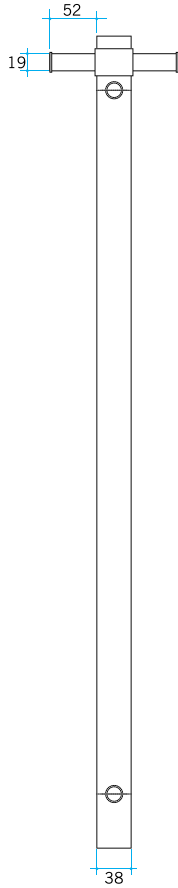

# Thermorail Towel Rails 12V

Electric Heated Towel Rails for use in bathrooms

| Stock Code | Finish              | Size (mm)          | Output (W) | No. of Bars |
|------------|---------------------|--------------------|------------|-------------|
| VS900HBG   | Brushed Gold Plated | W142 x H900 x D100 | 30 Watts   | 1           |

Rails are sold individually. Hooks are removable.

**Please note:** Specifications are for information purposes only. Whilst every effort has been made to ensure the product specifications are accurate, due to continuing product development and improvement the specifications are subject to change. Specifications can be used to rough in and fit timber supports in the wall however we recommend no holes are drilled without having the product on site or verifying the details with the manufacturer. Thermogroup cannot be held liable or responsible for errors due to updated specifications