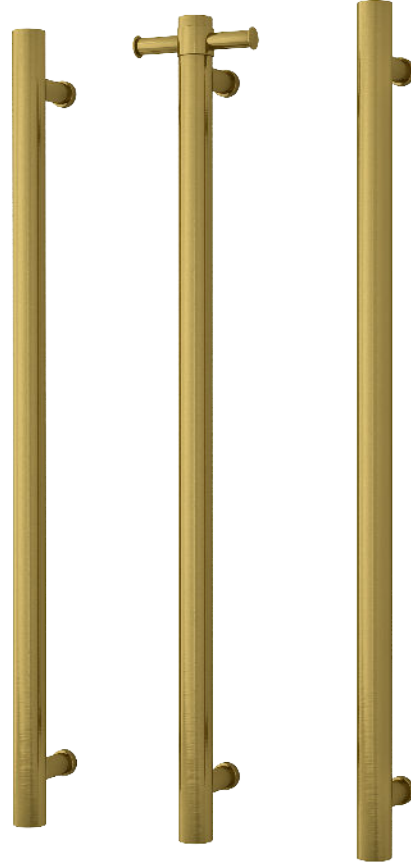

# Thermorail Towel Rails 12V

Electric Heated Towel Rails for use in bathrooms

| Stock Code | Finish              | Size (mm)          | Output (W) | No. of Bars |
|------------|---------------------|--------------------|------------|-------------|
| VS900HBG   | Brushed Gold Plated | W142 x H900 x D100 | 30 Watts   | 1           |

Rails are sold individually. Hooks are removable.

**Please note:** Specifications are for information purposes only. Whilst every effort has been made to ensure the product specifications are accurate, due to continuing product development and improvement the specifications are subject to change. Specifications can be used to rough in and fit timber supports in the wall however we recommend no holes are drilled without having the product on site or verifying the details with the manufacturer. Thermogroup cannot be held liable or responsible for errors due to updated specifications