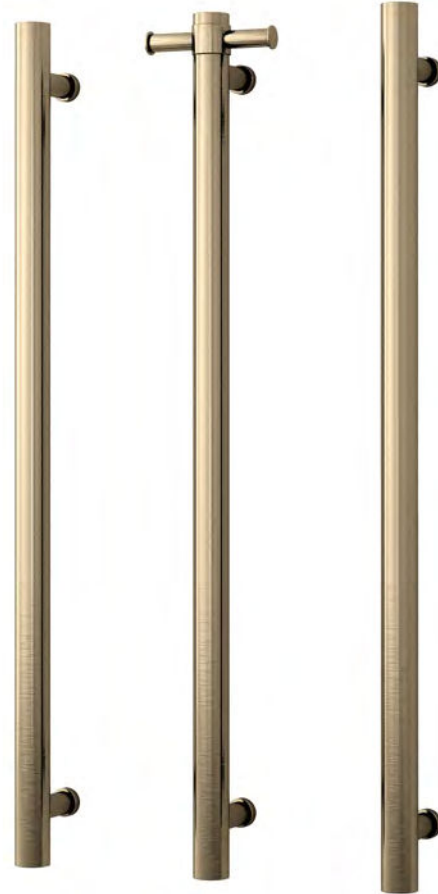

# Thermorail Towel Rails 12V

Electric Heated Towel Rails for use in bathrooms

Stock Code	Finish	Size (mm)	Output (W)	No. of Bars
VS900HBB	Brushed Brass	W142 x H900 x D100	30 Watts	1

Rails are sold individually. Hooks are removable.

**Please note:** Specifications are for information purposes only. Whilst every effort has been made to ensure the product specifications are accurate, due to continuing product development and improvement the specifications are subject to change. Specifications can be used to rough in and fit timber supports in the wall however we recommend no holes are drilled without having the product on site or verifying the details with the manufacturer. Thermogroup cannot be held liable or responsible for errors due to updated specifications