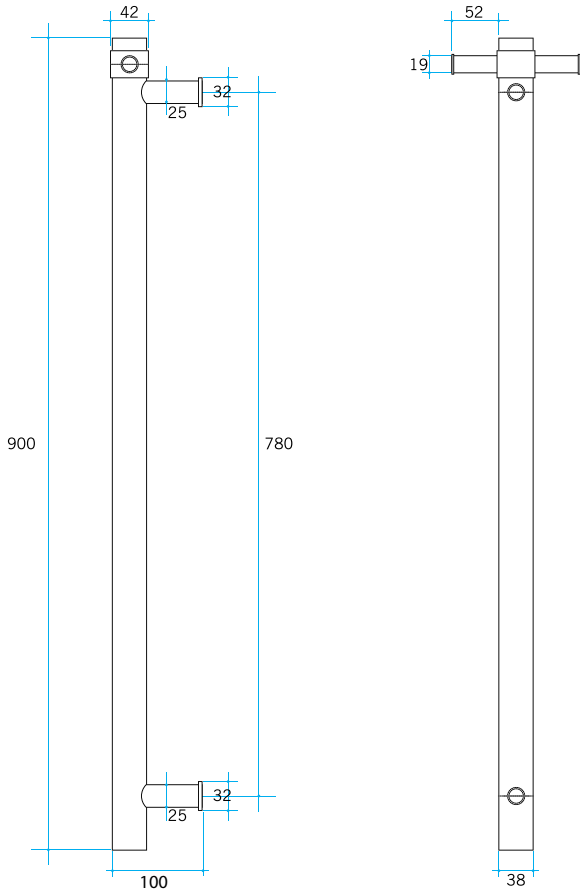

# Thermorail Towel Rails 12V

Electric Heated Towel Rails for use in bathrooms

Stock Code	Finish	Size (mm)	Output (W)	No. of Bars
VS900HBB	Brushed Brass	W142 x H900 x D100	30 Watts	1

Rails are sold individually. Hooks are removable.

**Please note:** Specifications are for information purposes only. Whilst every effort has been made to ensure the product specifications are accurate, due to continuing product development and improvement the specifications are subject to change. Specifications can be used to rough in and fit timber supports in the wall however we recommend no holes are drilled without having the product on site or verifying the details with the manufacturer. Thermogroup cannot be held liable or responsible for errors due to updated specifications